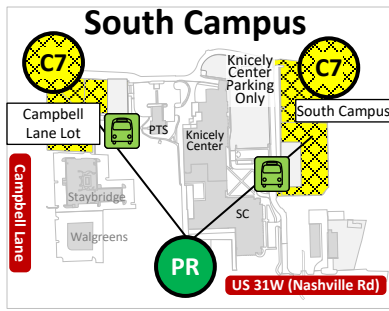

# 2023-2024 Alumni Square Garage Parking Map

Note: Map has colored details.  
Please Print in Color.

**Alumni Square Garage**

<b>AH</b> Alumni Square Garage Housing 24/7 access	<b>C7</b> Campbell Lane / South Campus	<b>Client Parking Only</b>
<b>AS</b> Alumni Square Garage Faculty/Staff 24/7 access	<b>OZ</b> Overflow Zones	<b>Construction</b>
<b>AC</b> Alumni Square Garage Commuter 6:00 AM – 9:00 PM, Mon.-Fri.	<b>P</b> Public Parking \$2 / hour	<b>Transit Stops</b>
<b>AS</b> Alumni Square Garage Commuter 24/7 access	<b>PR</b> Prepay Reservations Parking reservations by date/location. <a href="http://parkmobile.io">http://parkmobile.io</a>	

- AH permits are valid in AH and C7 zones anytime.
- AC permits are valid in AC (6AM – 9PM). They are valid anytime in OZ and C7 zones.
- AS permits are valid in both AS and C7 zones anytime.
- AC and AS permits are valid in C1 and C4 zones 2PM – 7:30AM.
- AC and AS permits are valid in all zones except Housing 4:30PM – 7:30AM.