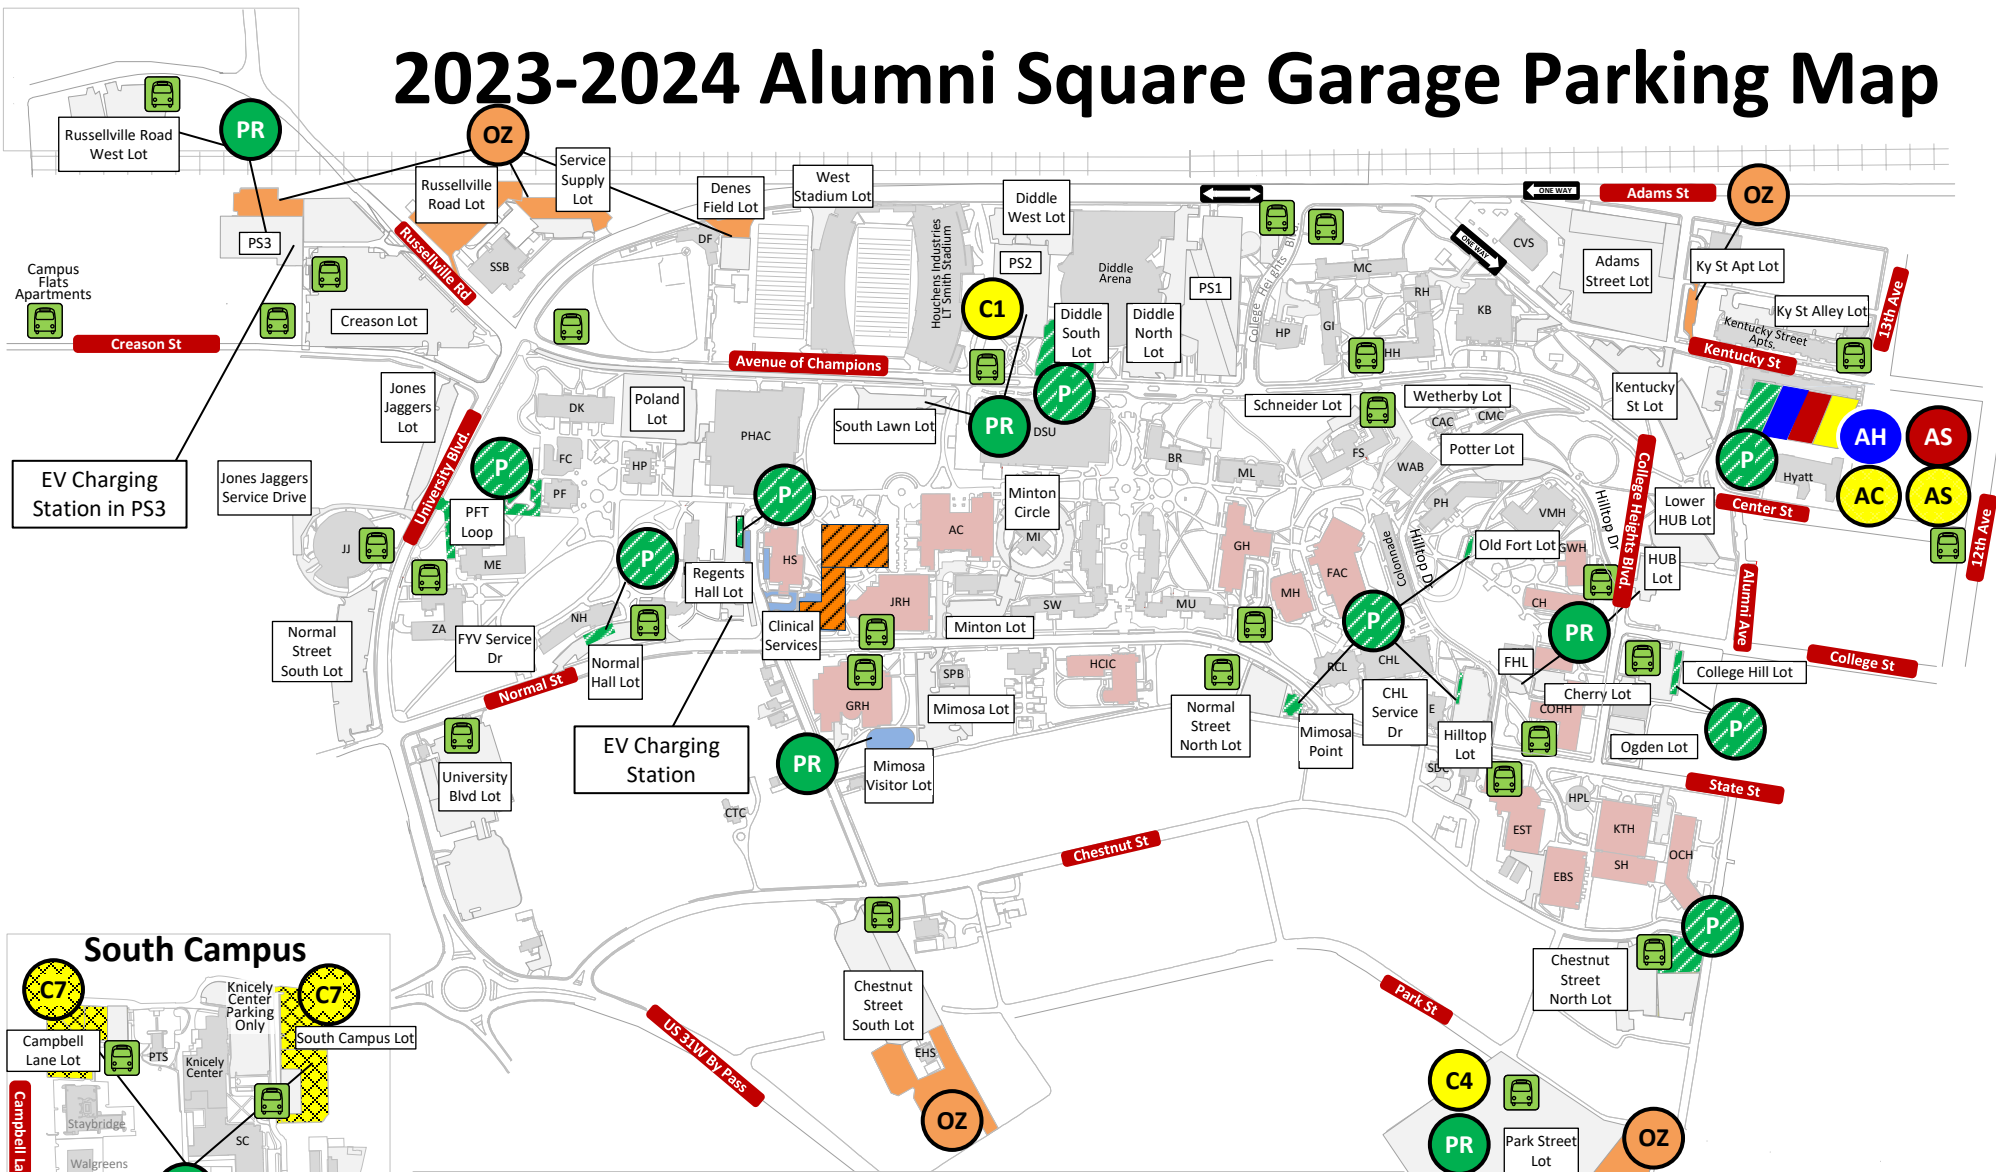

# 2023-2024 Alumni Square Garage Parking Map

Note: Map has colored details.  
Please Print in Color.

**Alumni Square Garage**

<b>AH</b> Alumni Square Garage Housing 24/7 access	<b>C7</b> Campbell Lane / South Campus	<b>Client Parking Only</b>
<b>AS</b> Alumni Square Garage Faculty/Staff 24/7 access	<b>OZ</b> Overflow Zones	<b>Construction</b>
<b>AC</b> Alumni Square Garage Commuter 6:00 AM – 9:00 PM, Mon.-Fri.	<b>P</b> Public Parking \$2 / hour	<b>Transit Stops</b>
<b>AS</b> Alumni Square Garage Commuter 24/7 access	<b>PR</b> Prepay Reservations Parking reservations by date/location. <a href="http://parkmobile.io">http://parkmobile.io</a>	

- AH permits are valid in AH and C7 zones anytime.
- AC permits are valid in AC (6AM – 9PM). They are valid anytime in OZ and C7 zones.
- AS permits are valid in both AS and C7 zones anytime.
- AC and AS permits are valid in C1 and C4 zones 2PM – 7:30AM.
- AC and AS permits are valid in all zones except Housing 4:30PM – 7:30AM.