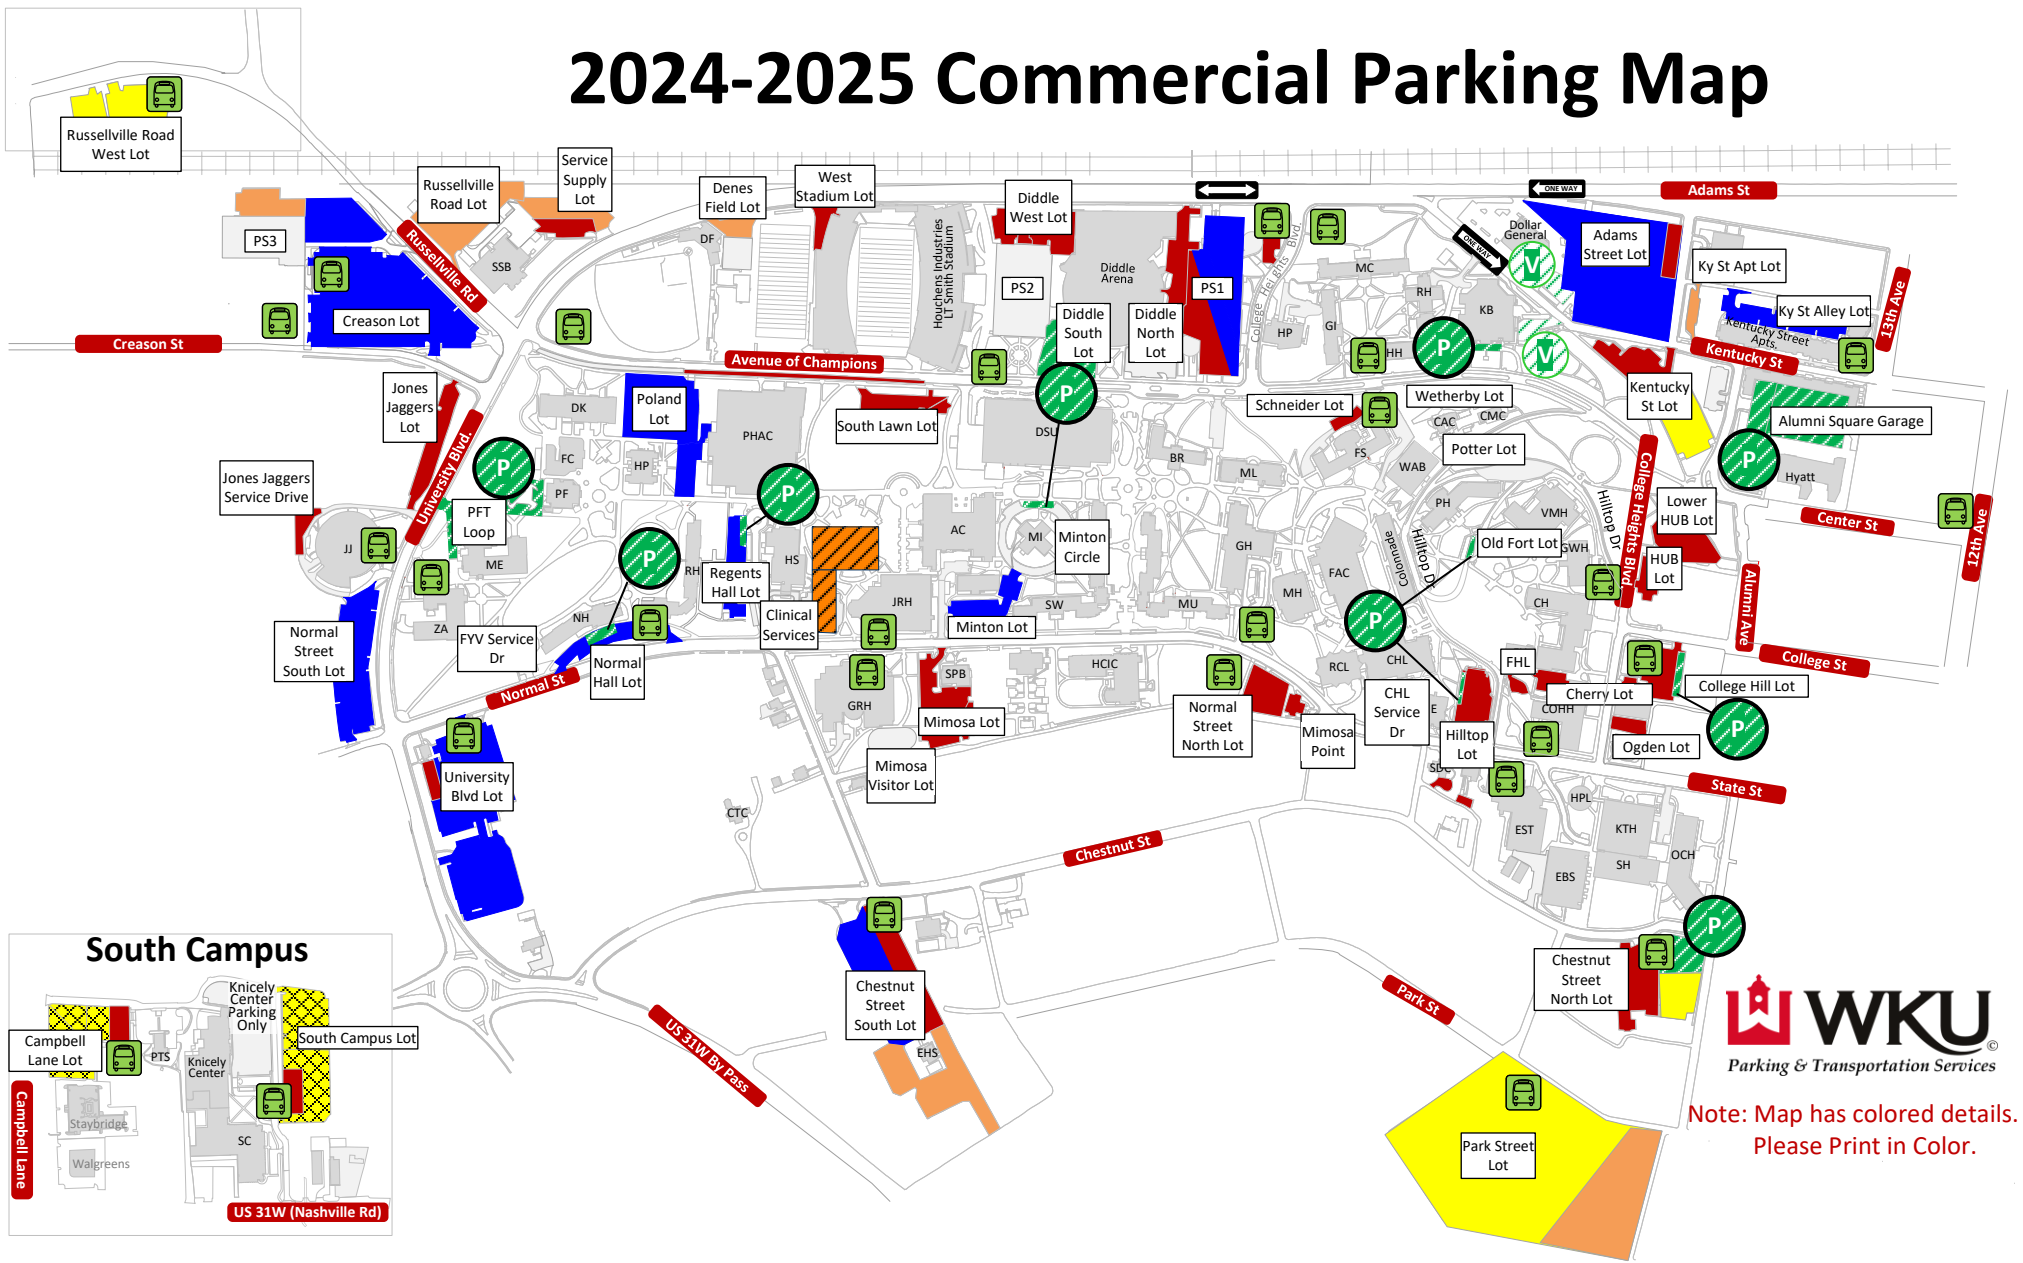

2024-2025 Commercial Parking Map

Note: Map has colored details. Please Print in Color.

	Faculty/Staff Parking		Commuter Parking		Overflow Zone
	Housing Parking		Park and Ride Lot		Transit Stops

Note:

- Permits are not valid in meters, public parking, or reserved spaces.
- However, public parking is available throughout campus for \$2/per hour (<http://parkmobile.io>).
- 30-minute maximum time limit in University Service Vehicle spaces (WS)