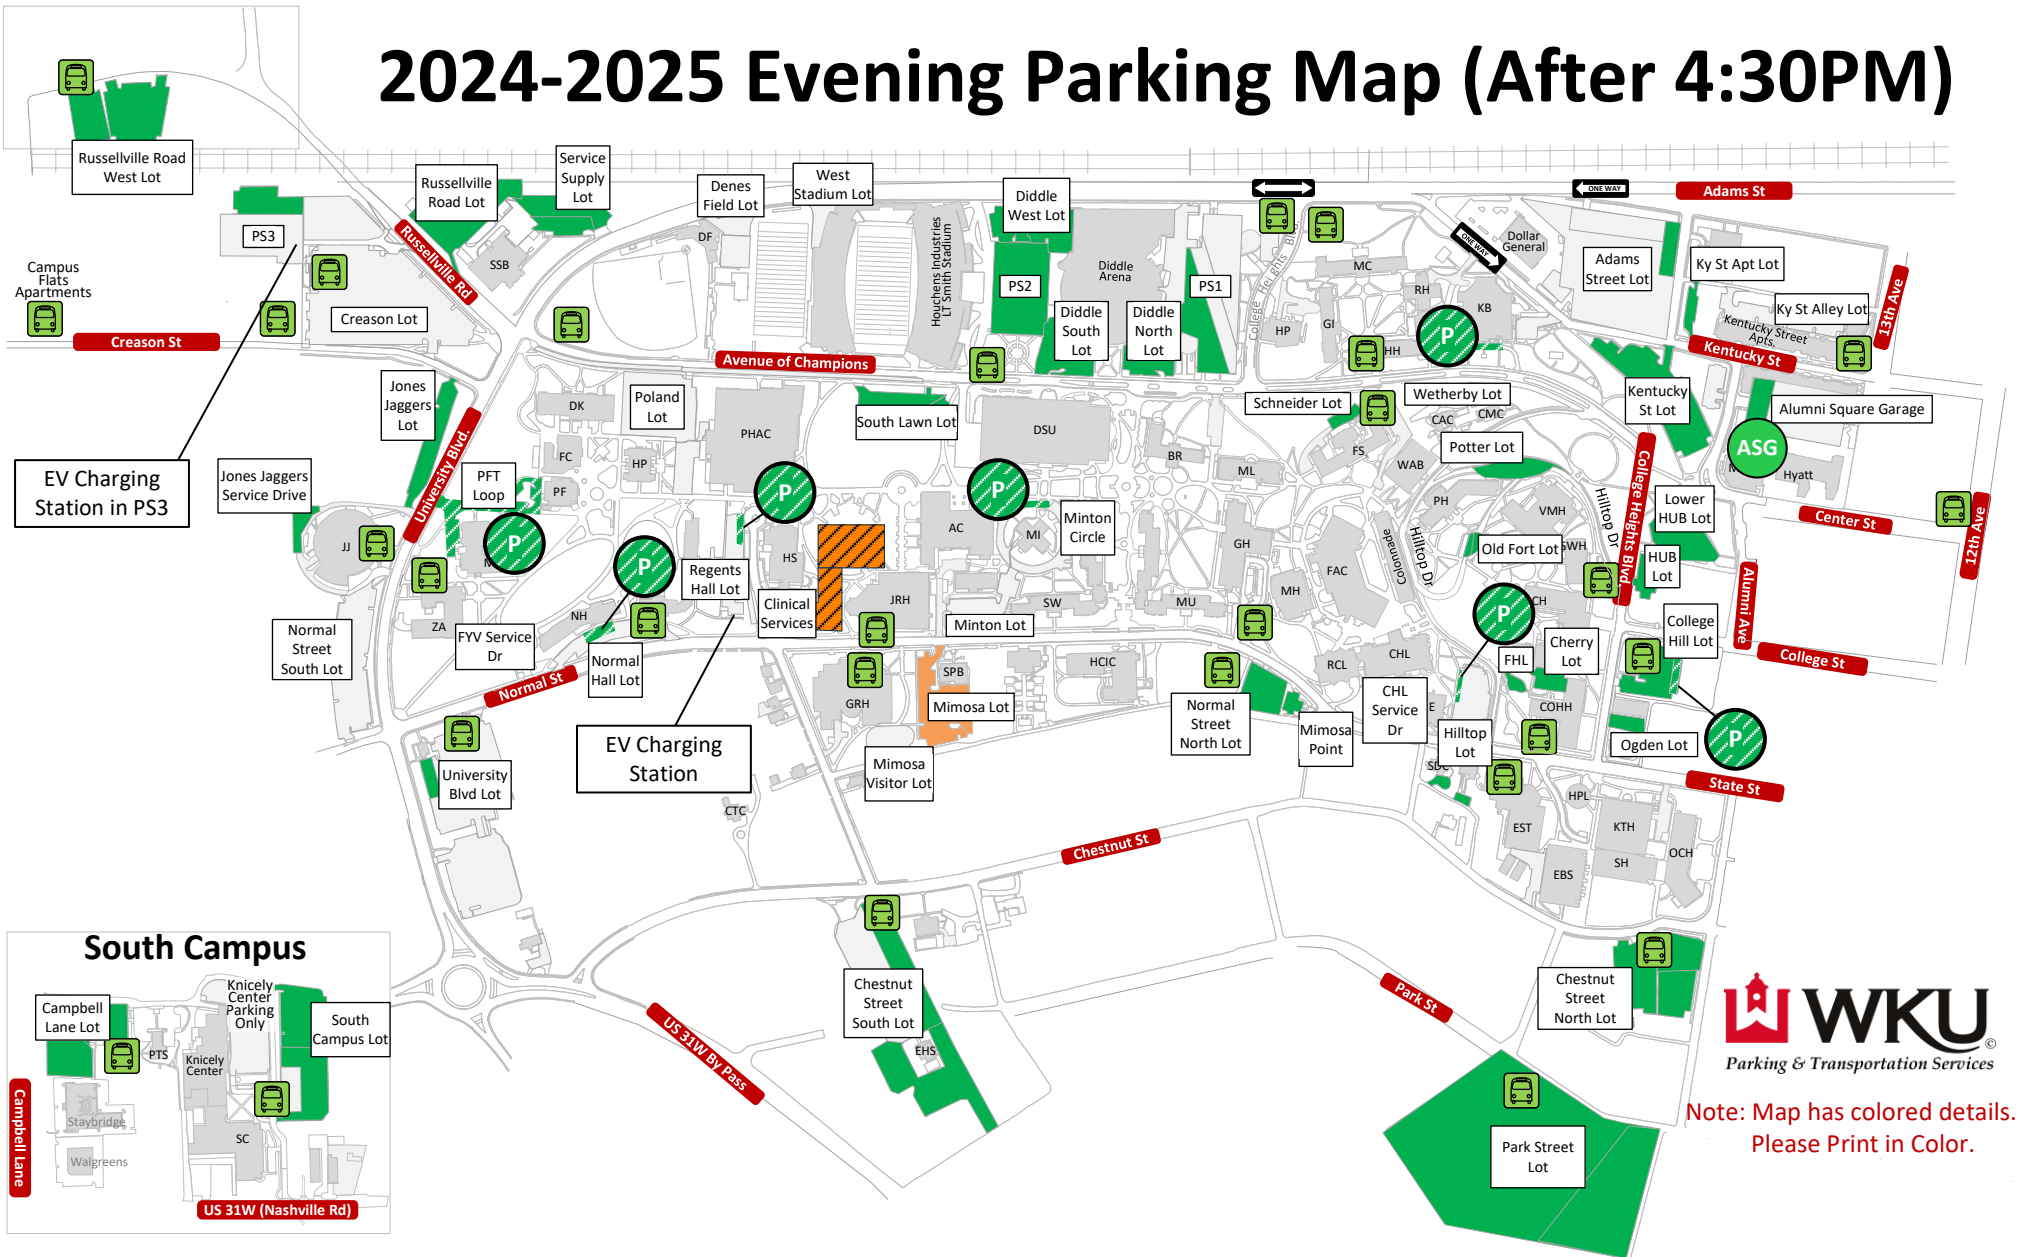

2024-2025 Evening Parking Map (After 4:30PM)

Note: Map has colored details. Please Print in Color.

	Open Parking 4:30PM – 7:30AM Mon. – Fri. and on weekends		Public Parking – Fees assessed until 10PM Mon – Sat. \$2 / hour; \$10 daily max http://parkmobile.io		Transit Stops
	Permit Required until 10:30PM Mon. – Fri.		Public Parking – Fees assessed until 11PM. \$2 / hour; \$10 daily max.		

Note: Meters are available throughout campus. Fees \$.50/15min. Check sticker on meter for enforcement hours.