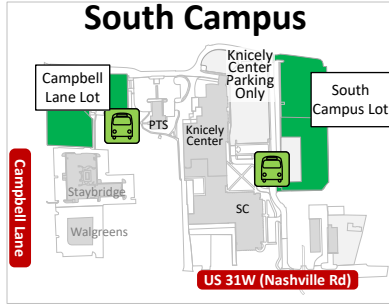

2024-2025 Evening Parking Map (After 4:30PM)

Note: Map has colored details. Please Print in Color.

	Open Parking 4:30PM – 7:30AM Mon. – Fri. and on weekends		Public Parking – Fees assessed until 10PM Mon – Sat. \$2 / hour; \$10 daily max http://parkmobile.io		Transit Stops
	Permit Required until 10:30PM Mon. – Fri.		Public Parking – Fees assessed until 11PM. \$2 / hour; \$10 daily max.		