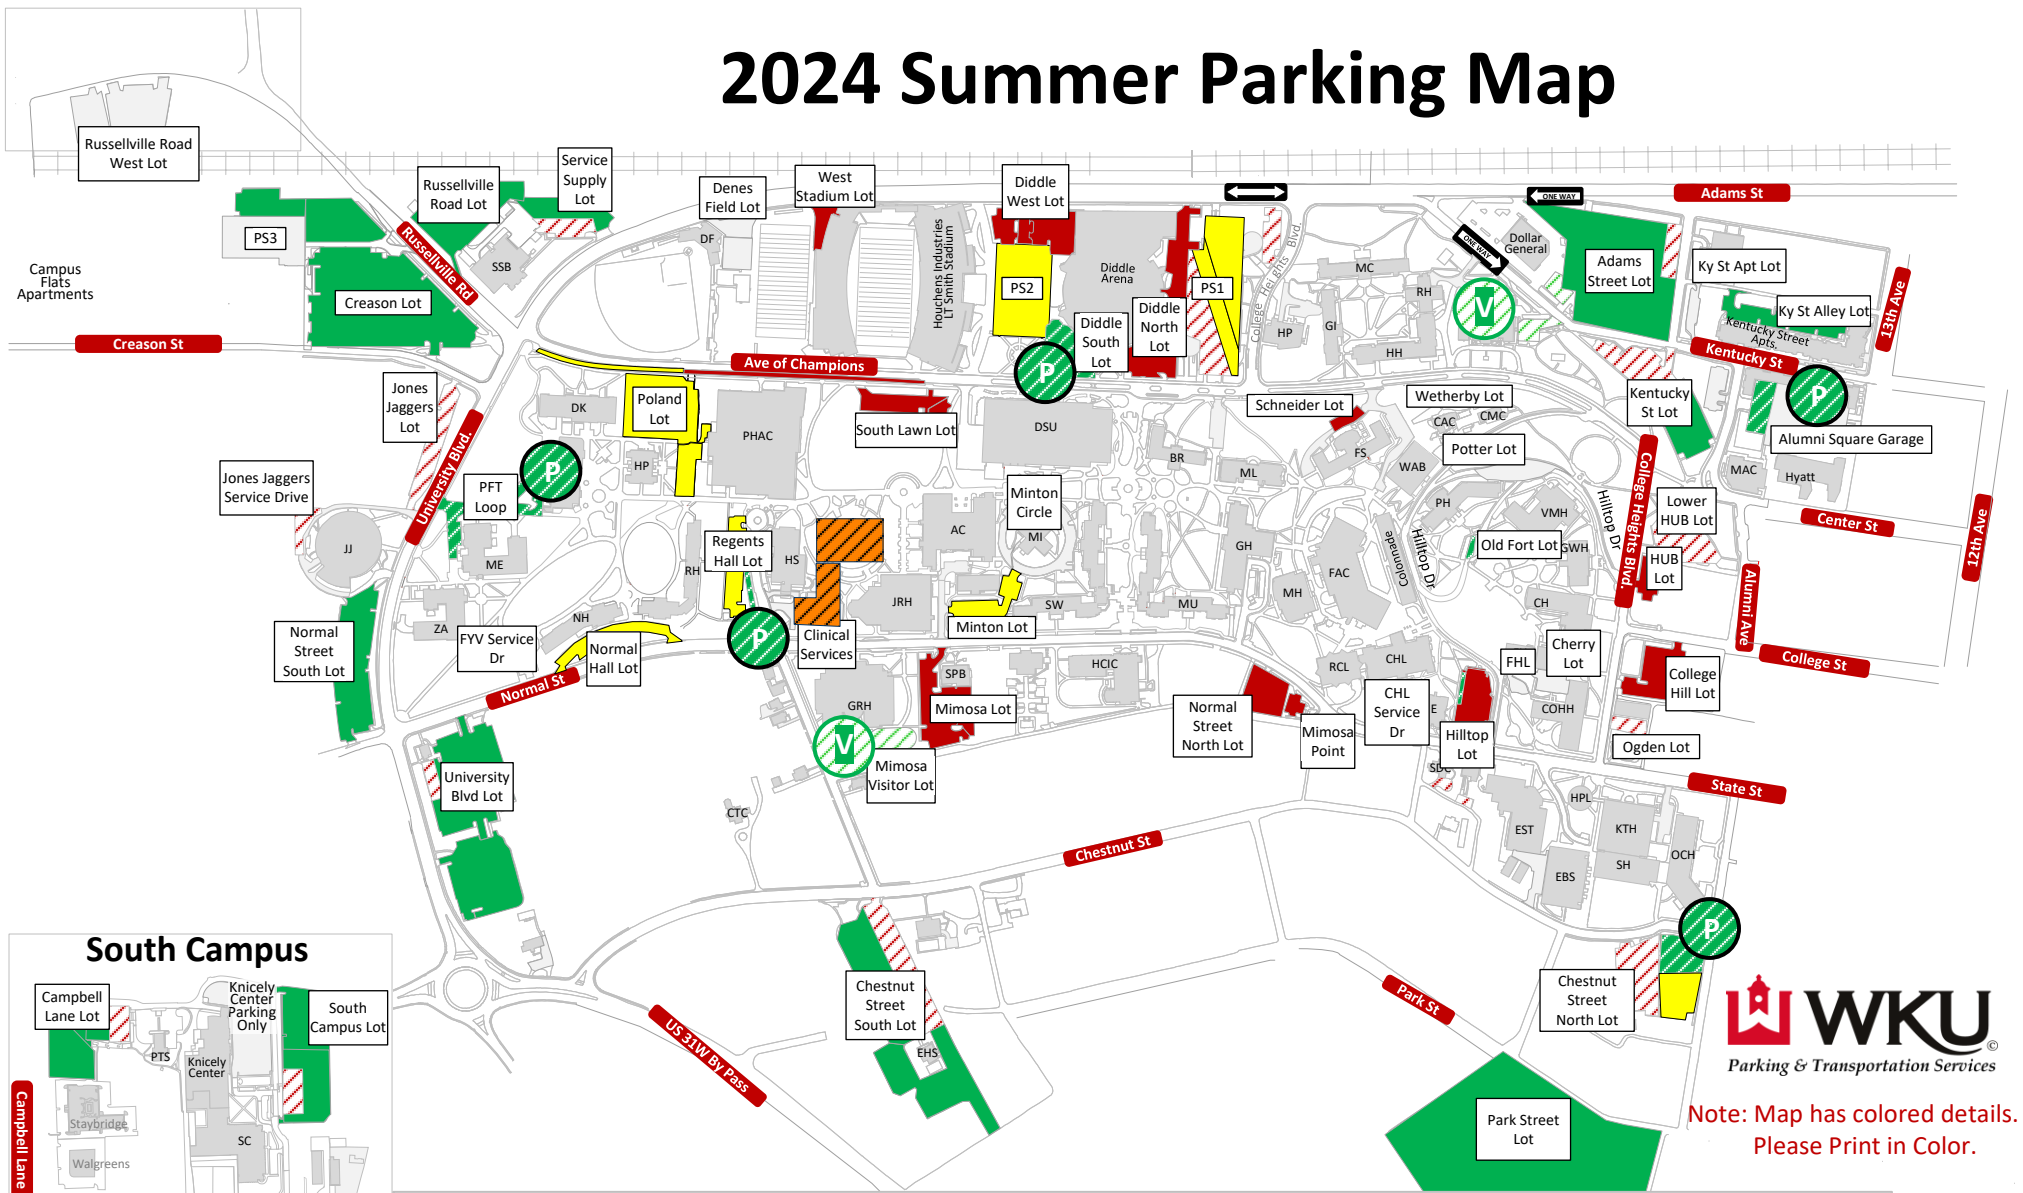

2024 Summer Parking Map

Note: Map has colored details. Please Print in Color.

	FS1 and FS2 Premium Parking		Public Parking \$2/hour		Payment Required if current WKU permit not displayed. It is not required to park in a space labeled "Pay."
	FS3		Visitor Parking – Permit required.		ParkMobile
	Lot Open - No Permit Required		Construction	Download the ParkMobile app for payment. \$2 hour/\$10 daily max	