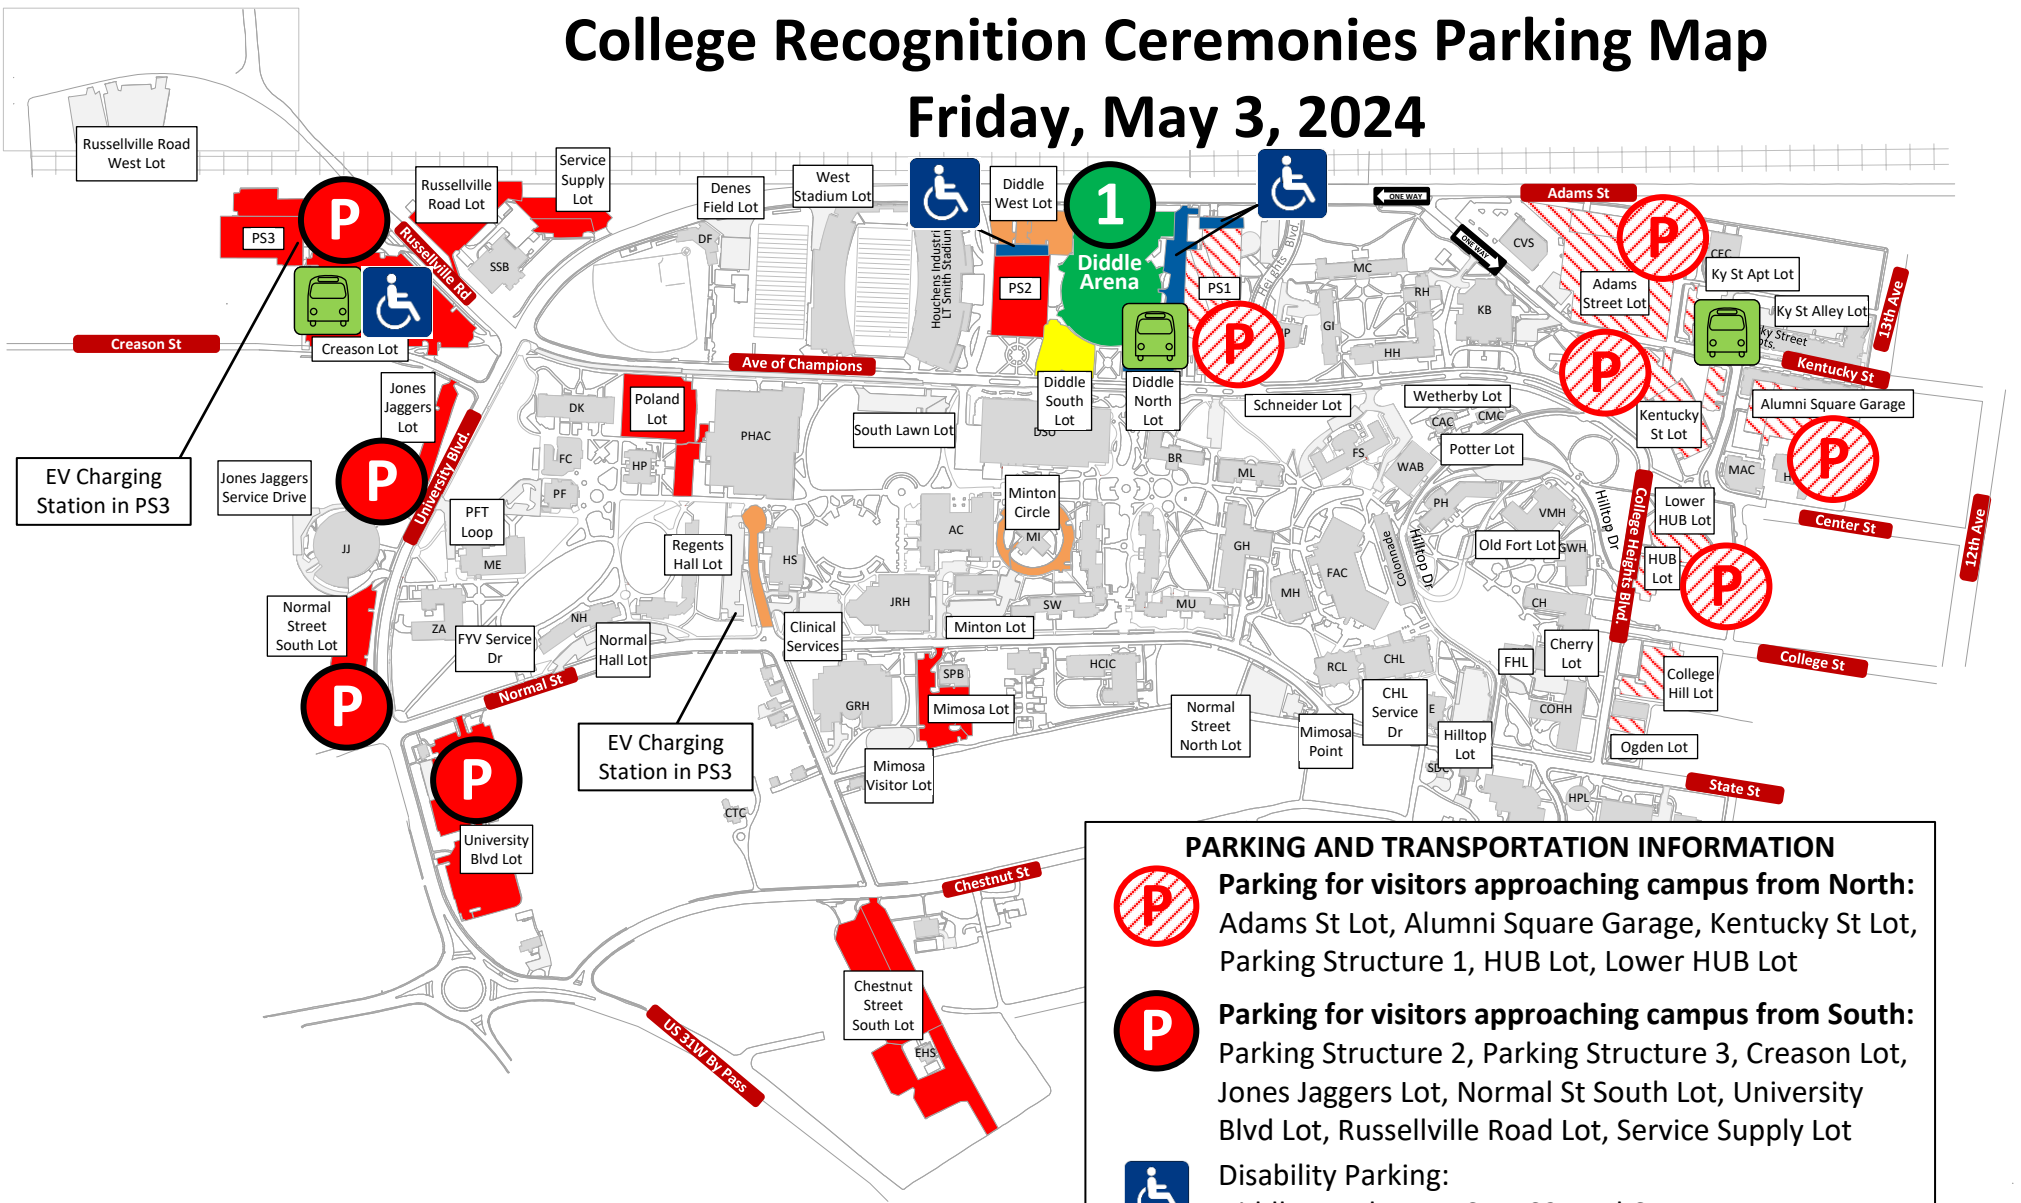

College Recognition Ceremonies Parking Map

Friday, May 3, 2024

EV Charging Station in PS3

EV Charging Station in PS3

PARKING AND TRANSPORTATION INFORMATION

 **Parking for visitors approaching campus from North:**
Adams St Lot, Alumni Square Garage, Kentucky St Lot, Parking Structure 1, HUB Lot, Lower HUB Lot

 **Parking for visitors approaching campus from South:**
Parking Structure 2, Parking Structure 3, Creason Lot, Jones Jagers Lot, Normal St South Lot, University Blvd Lot, Russellville Road Lot, Service Supply Lot

 **Disability Parking:**
Diddle North Lot, PS1, PS2, and Creason

 **Shuttle Bus (ADA Accessible) – Shuttle service begins at 9:00 AM. Ends following last ceremony**

 **Uber/Lyft Drop-off Locations.**
Please do not block traffic.

Note: Map has colored details.
Please Print in Color.