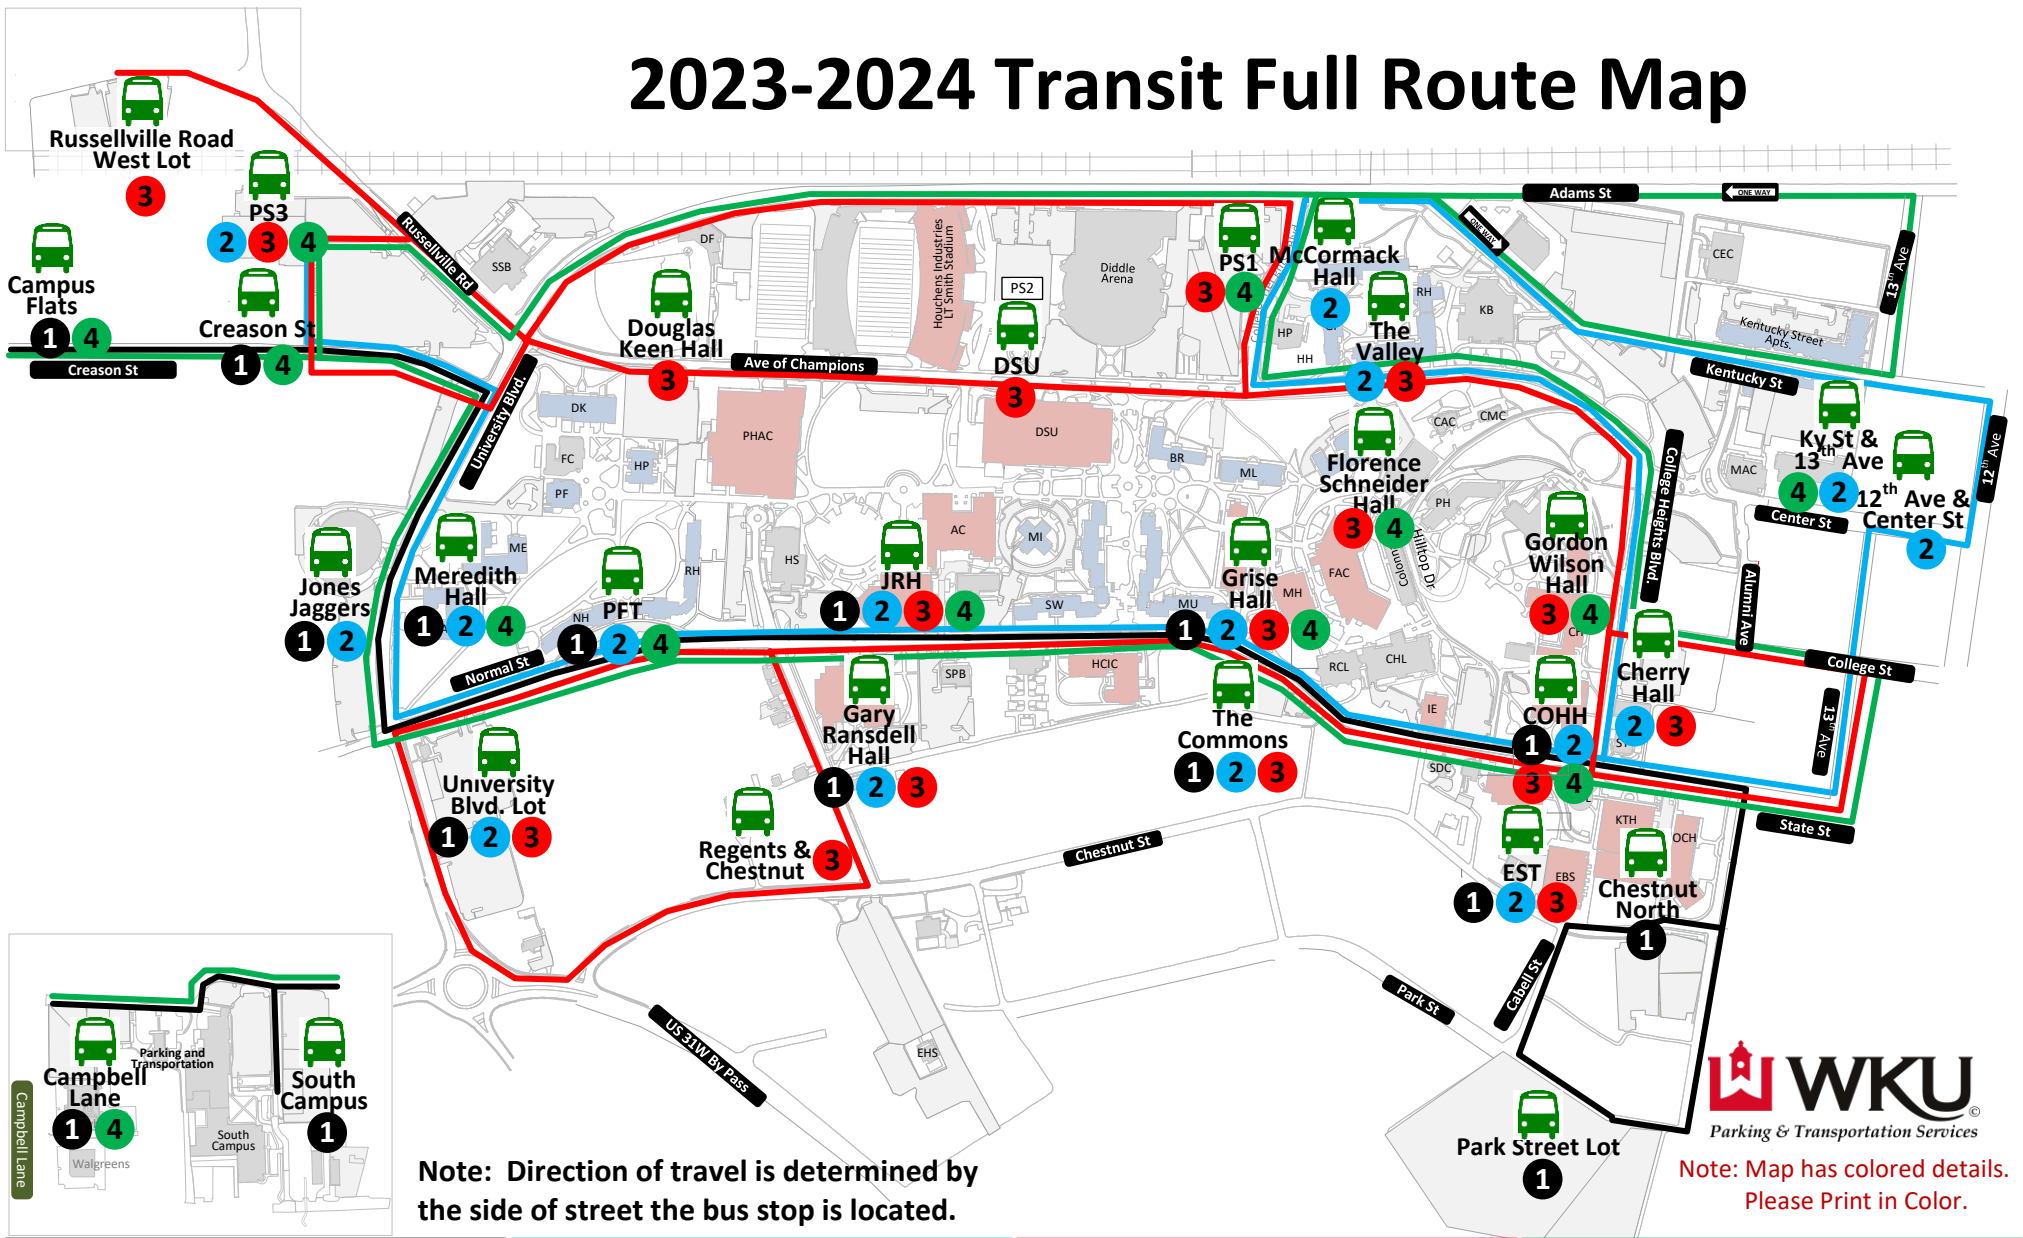

2023-2024 Transit Full Route Map

Note: Direction of travel is determined by the side of street the bus stop is located.

Note: Map has colored details. Please Print in Color.

1

Route 1 South Campus
7:15 AM – 5:45 PM Mon - Fri

Frequency

- 7:15 AM – 3:00 PM: 17 min
- 3:00 PM – 5:45 PM: 34 min

2

Route 2 Kentucky Street
7:20 AM – 5:30 PM Mon - Fri

Frequency

- 7:20 AM – 3:30 PM: 15 min
- 3:30 PM – 5:30 PM: 30 min

3

Route 3 Campus Circulator
7:30 AM – 5:15 PM Mon - Fri

Frequency

- 7:30 AM – 3:00 PM: 18 min
- 3:00 PM – 5:15 PM: 36 min

4

Route 4 Shopping Shuttle
4:00 PM – 8:00 PM

- Saturdays during Fall and Spring semesters
- Wednesdays and Saturdays during Intercession service