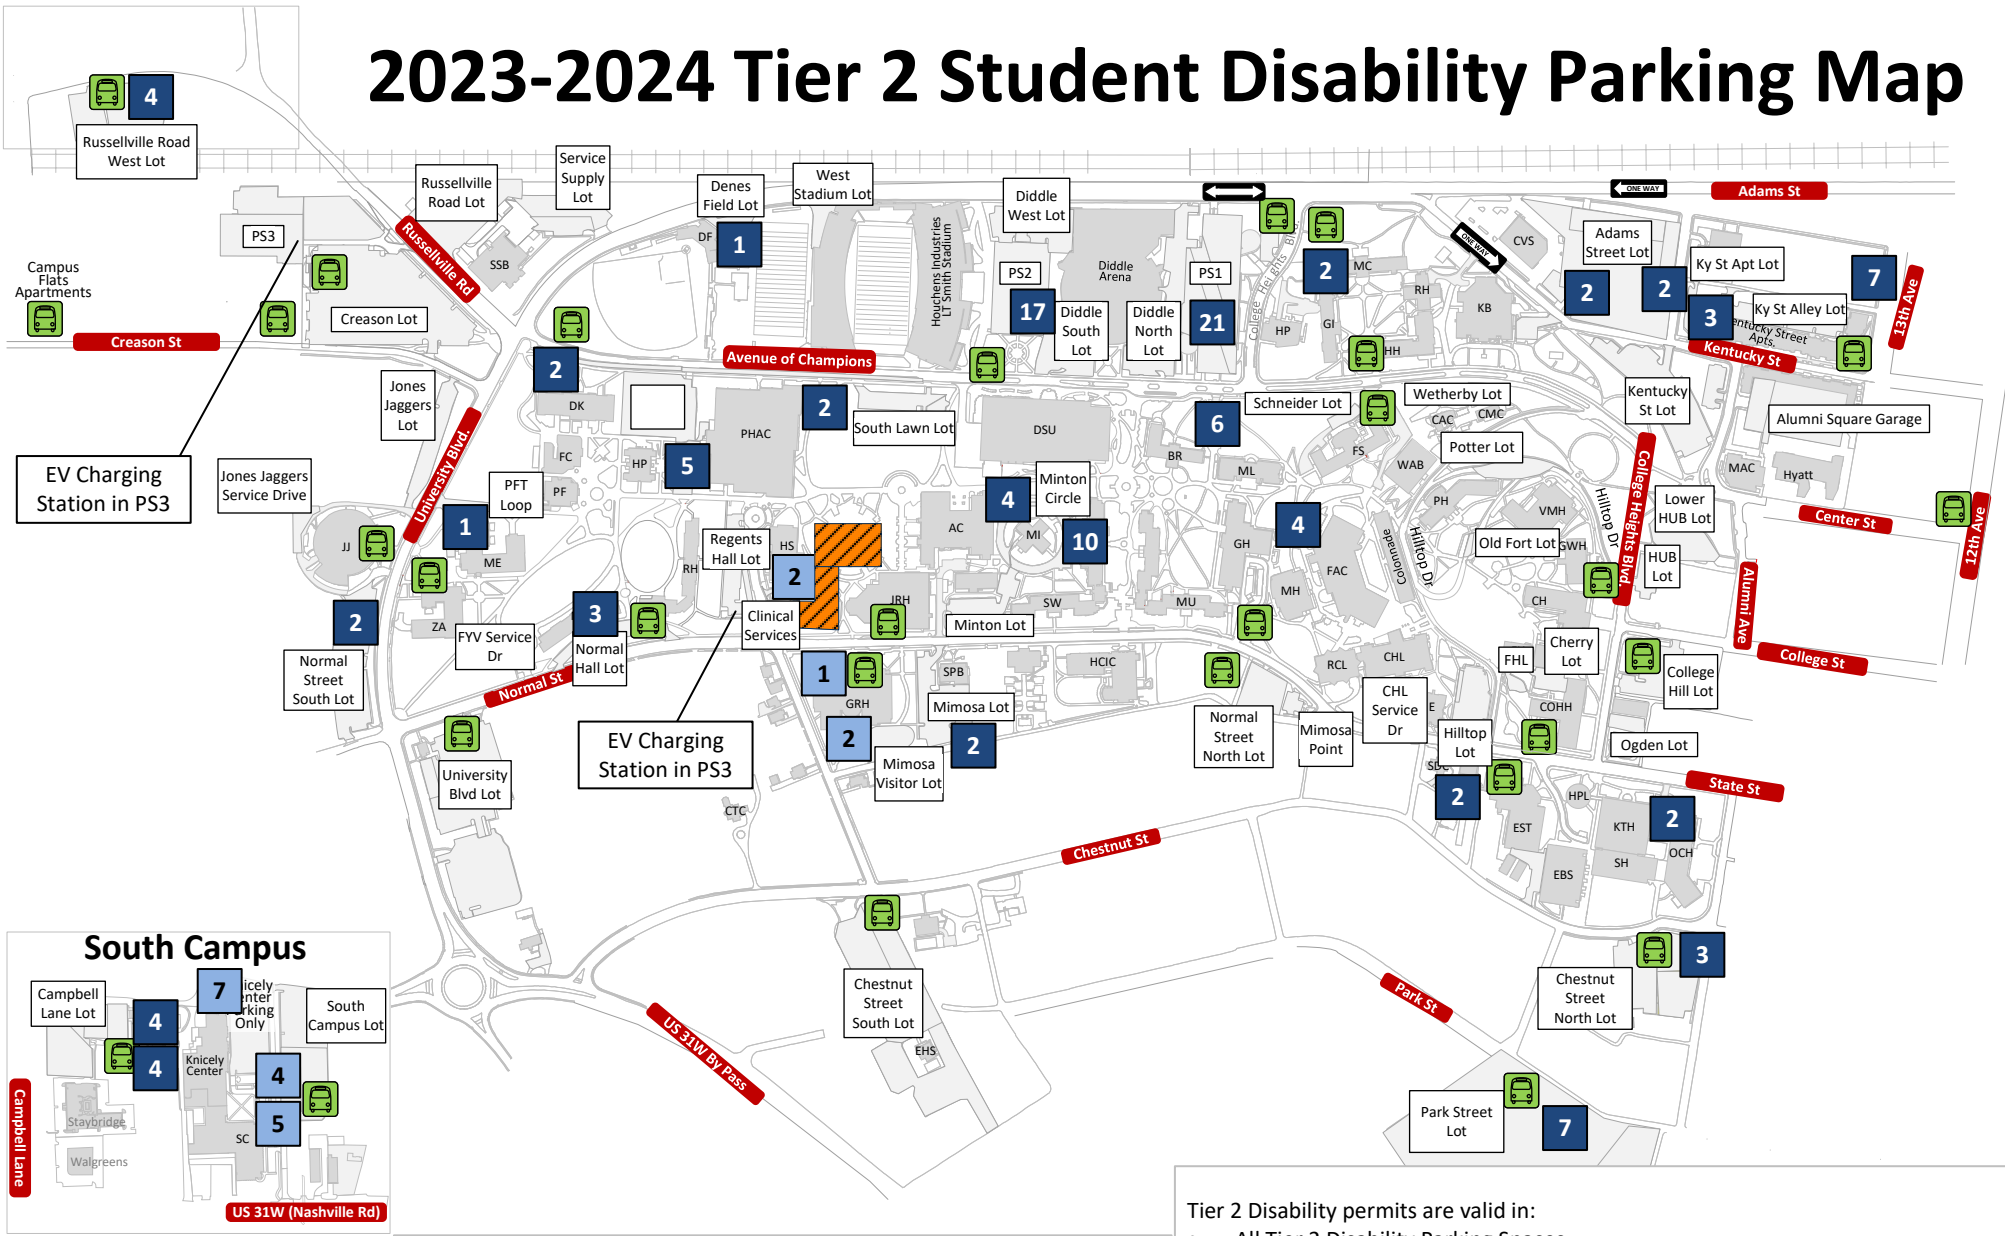

2023-2024 Tier 2 Student Disability Parking Map

EV Charging Station in PS3

EV Charging Station in PS3

South Campus

Note: Map has colored details. Please Print in Color.

-  Tier 2 Student Disability Parking
-  Disability Spaces Designated for Client Parking Only
-  Transit Stops

Tier 2 Disability permits are valid in:

- All Tier 2 Disability Parking Spaces
- Any non-reserved parking space within Housing, Commuter, Campbell Lane, or OZ zoned lot.
- Any time-limit or metered space for the time paid plus an additional two hours.
- If Topper Transit is not running full service (such as during Intersession parking), Tier 2 permits are honored in Tier 1 and Tier 2 spaces.
- Tier 2 permits are honored in Tier 1 spaces 4:30PM – 7:30AM.

Number inside square represents number of Tier 2 spaces at that location.