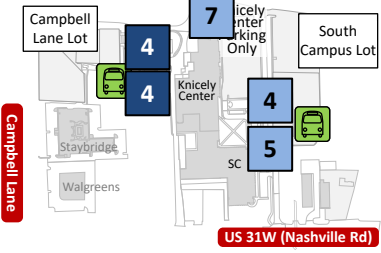

2023-2024 Tier 2 Student Disability Parking Map

EV Charging Station in PS3

EV Charging Station in PS3

South Campus

Note: Map has colored details. Please Print in Color.

-  Tier 2 Student Disability Parking
-  Disability Spaces Designated for Client Parking Only
-  Transit Stops

Tier 2 Disability permits are valid in:

- All Tier 2 Disability Parking Spaces
- Any non-reserved parking space within Housing, Commuter, Campbell Lane, or OZ zoned lot.
- Any time-limit or metered space for the time paid plus an additional two hours.
- If Topper Transit is not running full service (such as during Intersession parking), Tier 2 permits are honored in Tier 1 and Tier 2 spaces.
- Tier 2 permits are honored in Tier 1 spaces 4:30PM – 7:30AM.

Number inside square represents number of Tier 2 spaces at that location.