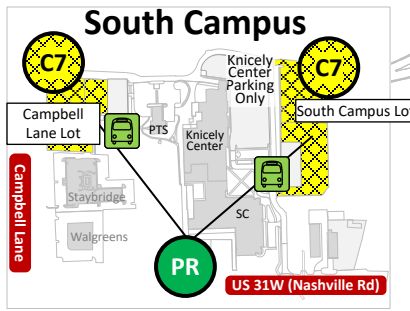

2024-2025 Alumni Square Garage Parking Map

Alumni Square Garage

AH Alumni Square Garage Housing 24/7 access	C7 Campbell Lane / South Campus	Client Parking Only
AS Alumni Square Garage Faculty/Staff 24/7 access	OZ Overflow Zones	Construction
AC Alumni Square Garage Commuter 6:00 AM – 9:00 PM, Mon.-Fri.	P Public Parking \$2 / hour	Transit Stops
AC Alumni Square Garage Commuter 24/7 access	PR Prepay Reservations Parking reservations by date/location. http://parkmobile.io	

- AH permits are valid in: AH and C7 zones anytime, all zones except Housing 4:30PM – 7:30AM.
- AC permits (24/7 access) are valid in: AC and C7 zones anytime; C1 and C4 zones 2PM – 7:30AM, and all zones except Housing 4:30PM – 7:30AM.
- AC permits (6AM – 9PM) are valid in: AC, C7, and OZ 6AM – 9PM, C1 and C4 2PM – 7:30AM, all zones except Housing 4:30PM – 9:00PM, and all zones except Housing and AC 9:00PM – 7:30AM.

Note: Map has colored details.
Please Print in Color.