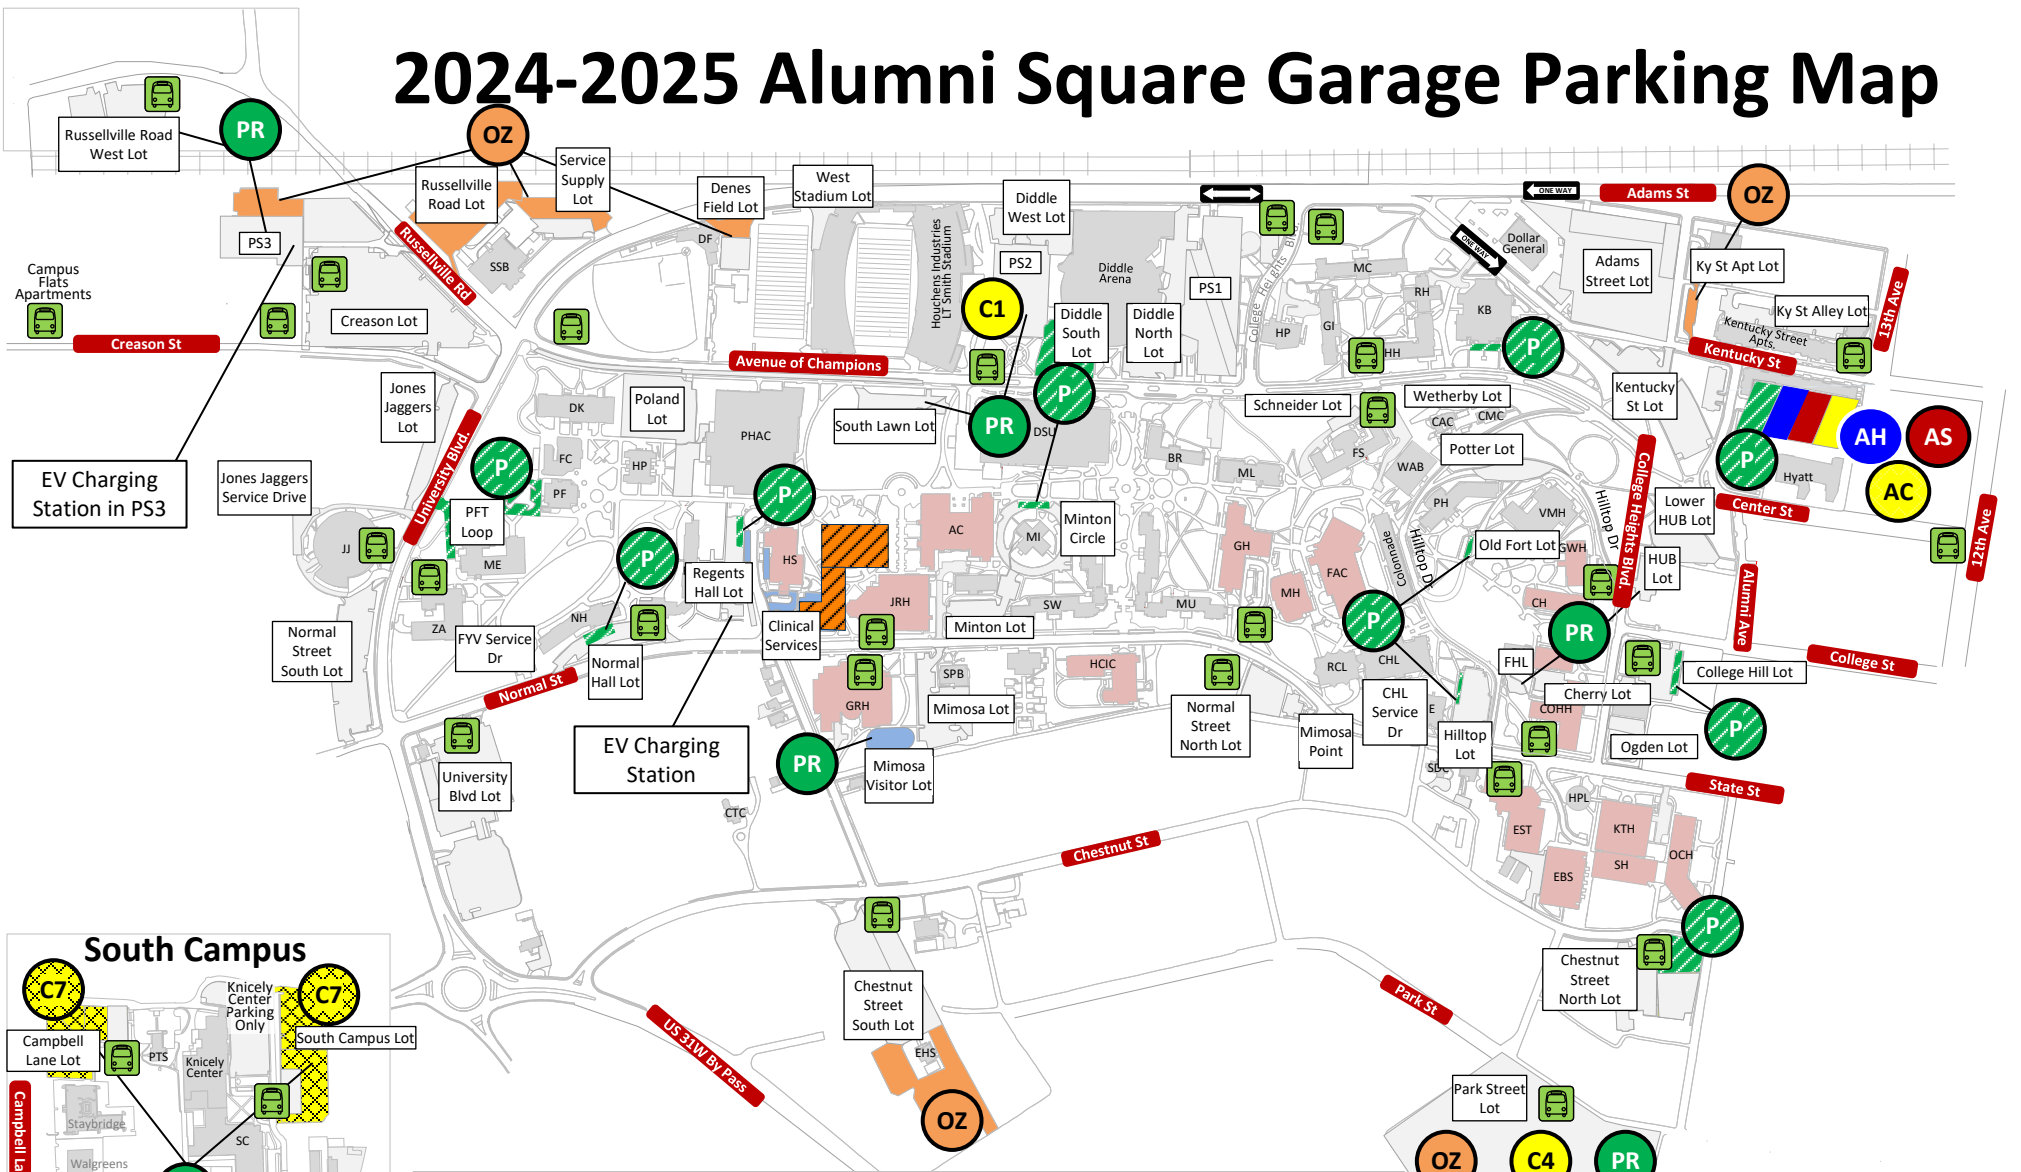

2024-2025 Alumni Square Garage Parking Map

Alumni Square Garage

AH Alumni Square Garage Housing 24/7 access	C7 Campbell Lane / South Campus	Client Parking Only
AS Alumni Square Garage Faculty/Staff 24/7 access	OZ Overflow Zones	Construction
AC Alumni Square Garage Commuter 6:00 AM – 9:00 PM, Mon.-Fri.	P Public Parking \$2 / hour	Transit Stops
AC Alumni Square Garage Commuter 24/7 access	PR Prepay Reservations Parking reservations by date/location. http://parkmobile.io	

- AH permits are valid in: AH and C7 zones anytime, all zones except Housing 4:30PM – 7:30AM.
- AC permits (24/7 access) are valid in: AC and C7 zones anytime; C1 and C4 zones 2PM – 7:30AM, and all zones except Housing 4:30PM – 7:30AM.
- AC permits (6AM – 9PM) are valid in: AC, C7, and OZ 6AM – 9PM, C1 and C4 2PM – 7:30AM, all zones except Housing 4:30PM – 9:00PM, and all zones except Housing and AC 9:00PM – 7:30AM.

Note: Map has colored details.
Please Print in Color.