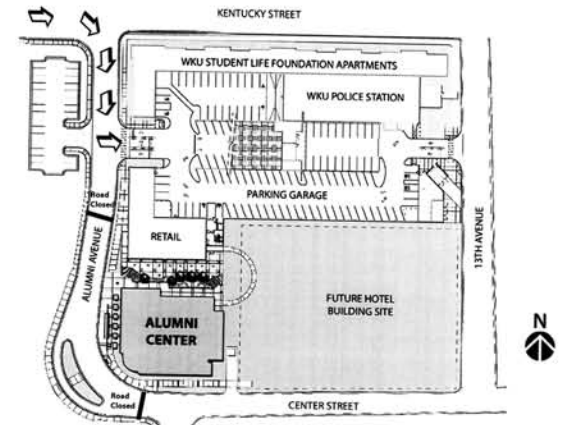

Augenstein Alumni Center

Legend

-  Destination: Augenstein Alumni Center
-  Open Parking: Alumni Square Garage (Access from Alumni Ave.) SLF Gravel Lot

- To enter Alumni Square Garage:
- Approach on Kentucky Street
 - Turn right onto Alumni Avenue
 - Turn left into ASG Garage