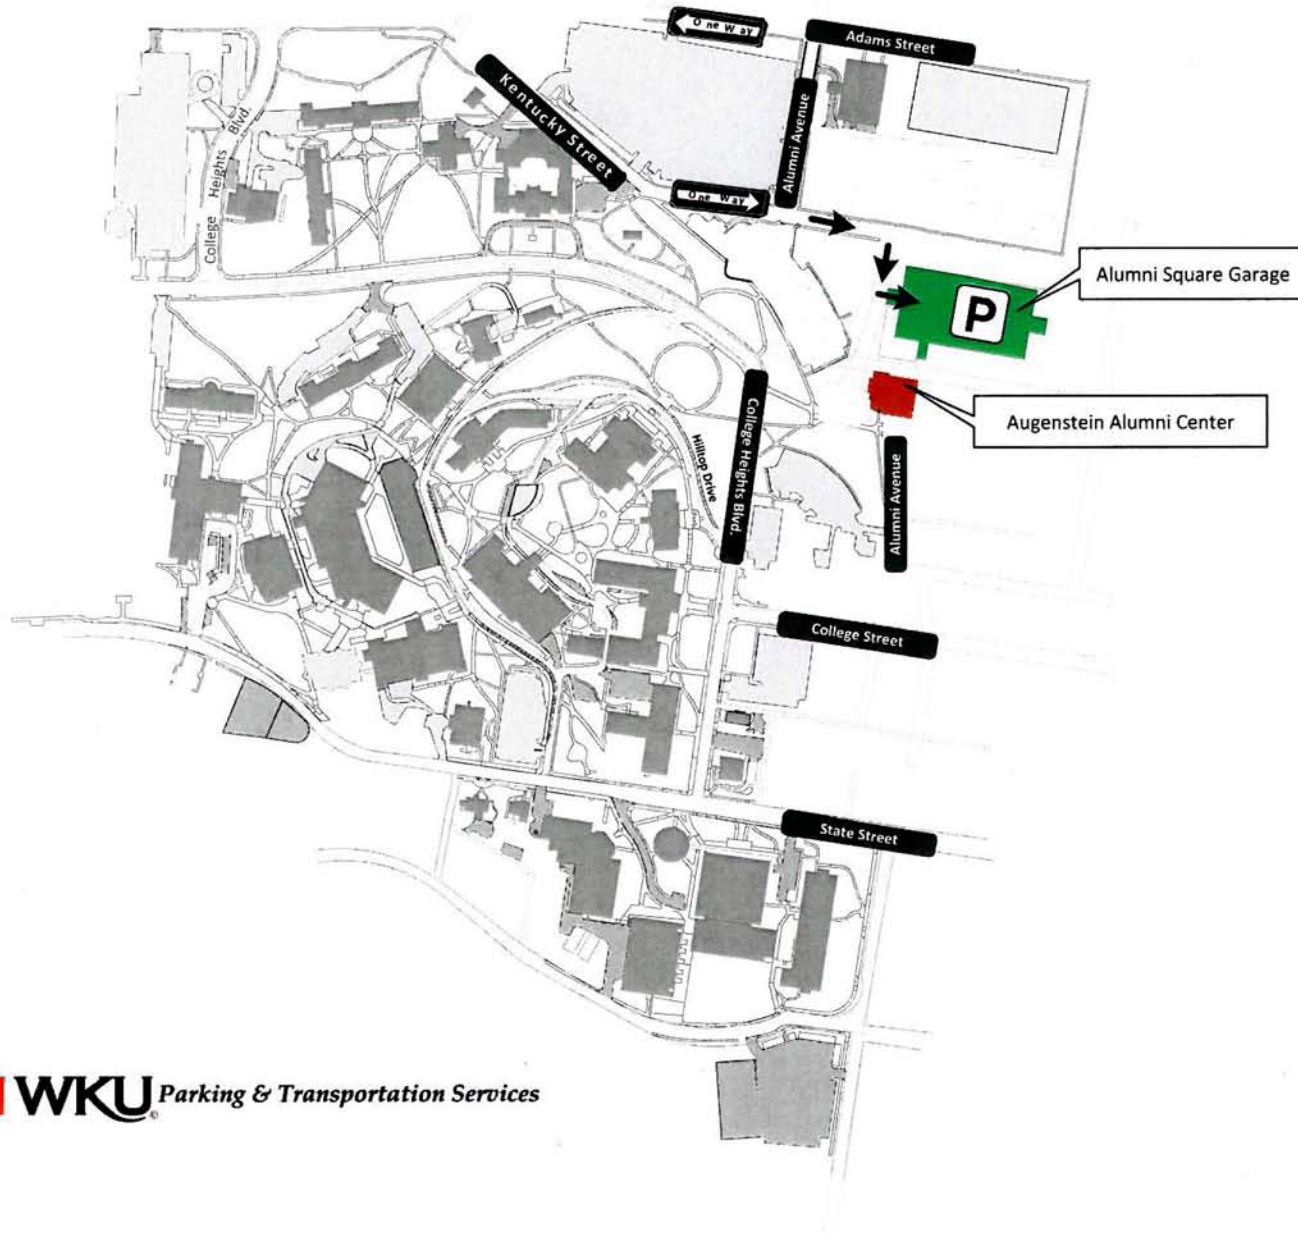

Augenstein Alumni Center

Legend

-  Destination: Augenstein Alumni Center
-  Open Parking: Alumni Square Garage (Access from Alumni Ave.) SLF Gravel Lot

- To enter Alumni Square Garage:
- Approach on Kentucky Street
 - Turn right onto Alumni Avenue
 - Turn left into ASG Garage