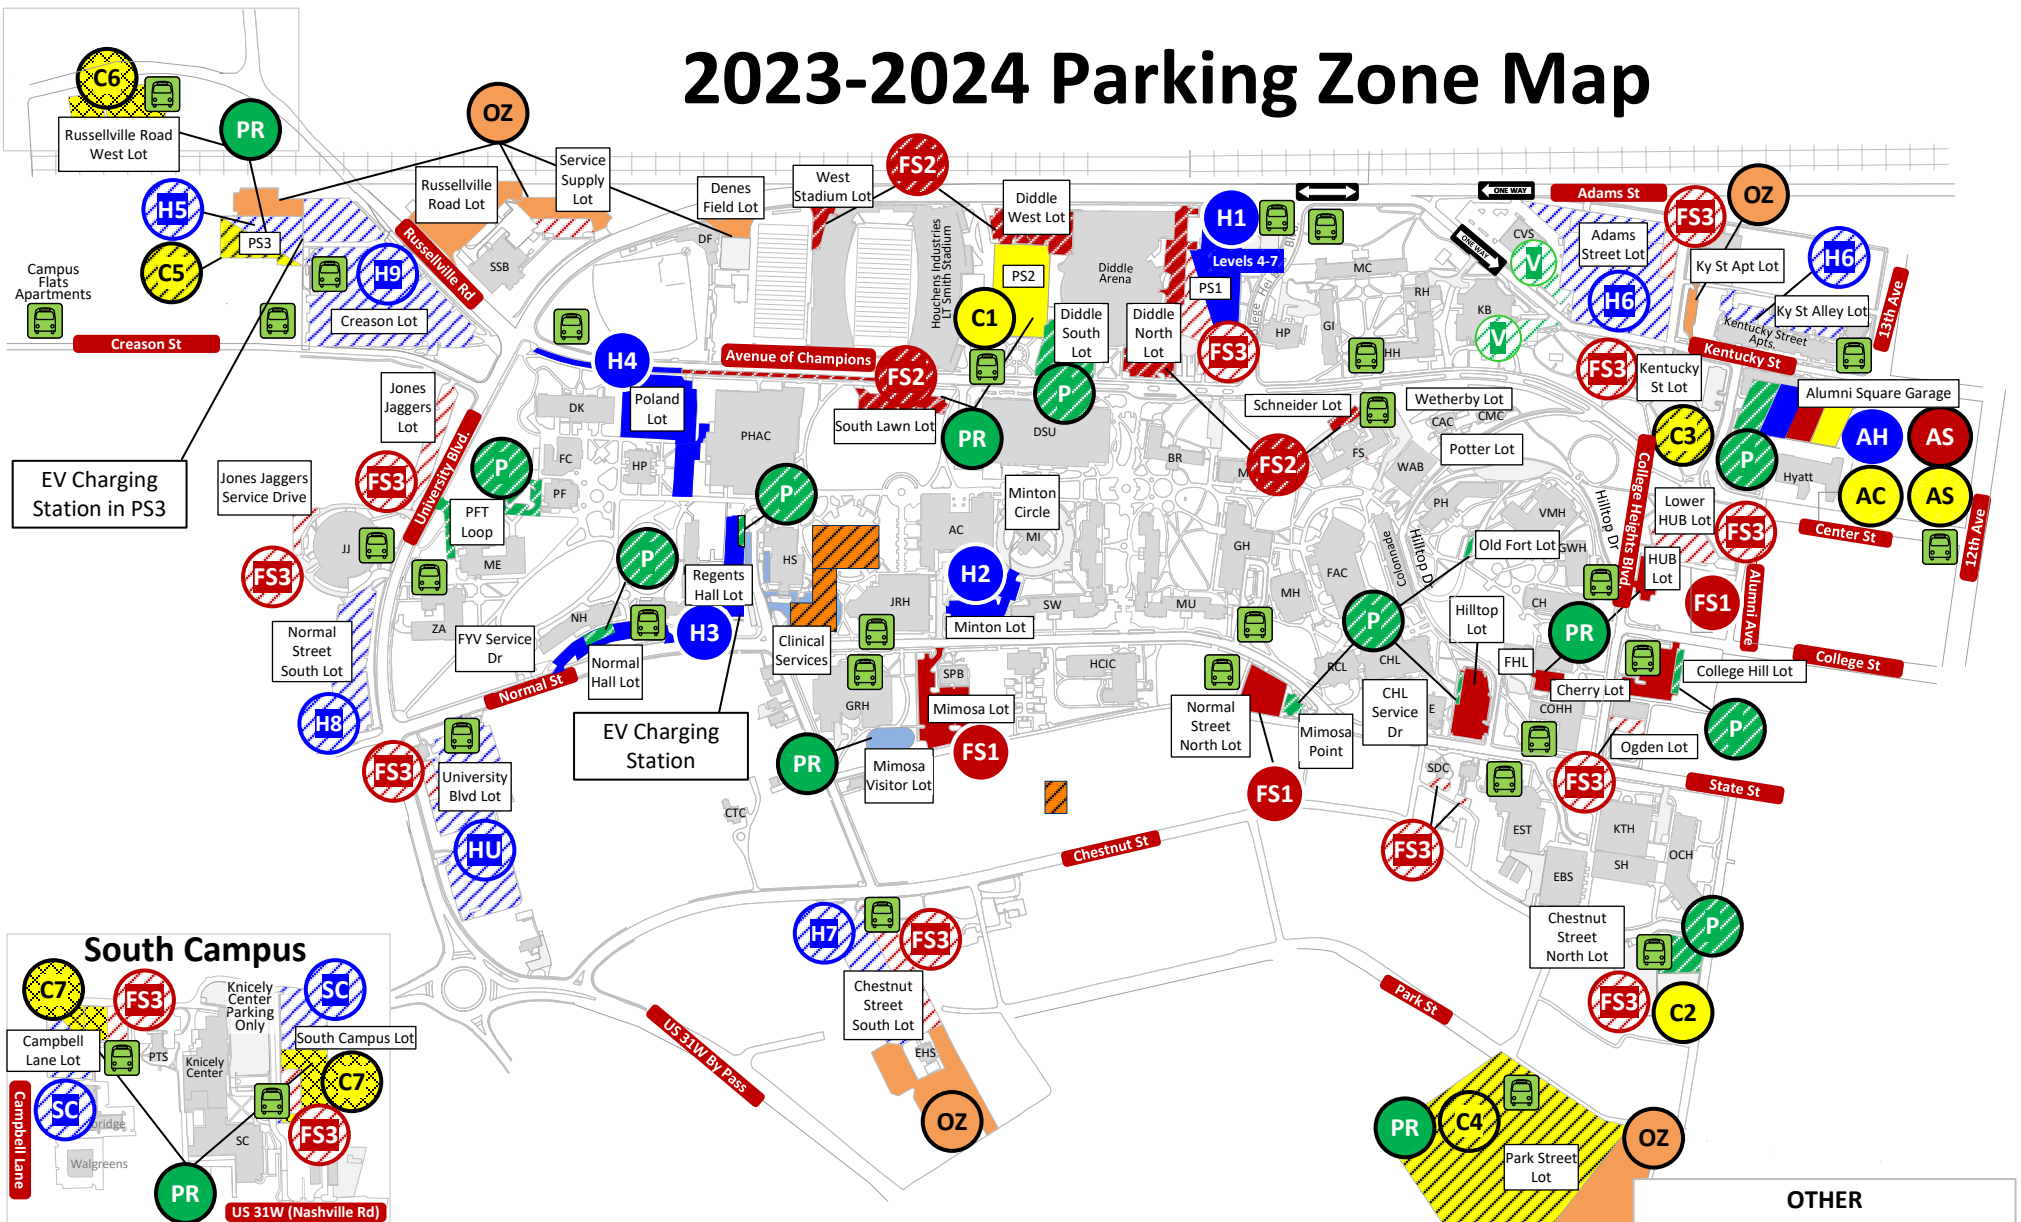

2023-2024 Parking Zone Map

Note: Map has colored details. Please Print in Color.

COMMUTER PARKING		HOUSING PARKING		FACULTY/STAFF PARKING		OTHER
ASG Gated	Park and Ride	ASG Gated	Non-Premium	ASG Gated	Park and Ride	OZ Overflow Zones For Main Campus Permits
AC AS	C6 C7	AH	H5 H6 H7	AS	C7	P Public Parking - \$2 / hour
Premium	Prepay Reservations	Premium	H8 H9 HU	Premium	Prepay Reservations	V Kentucky Building Visitor Parking
C1 C2	PR	H1 H2	Storage	FS1 FS2	PR	Blue Circle Client Parking Only
Non-Premium	http://parkmobile.io	H3 H4	SC	Non-Premium	http://parkmobile.io	Orange Circle Construction
C3 C4 C5				FS3		Green Bus Transit Stops