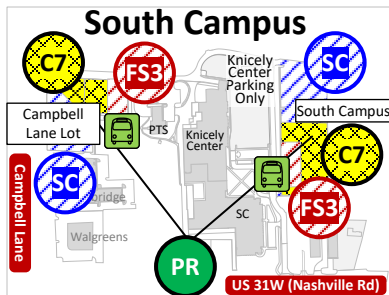

2023-2024 Parking Zone Map

Note: Map has colored details. Please Print in Color.

COMMUTER PARKING		HOUSING PARKING		FACULTY/STAFF PARKING		OTHER
ASG Gated	Park and Ride	ASG Gated	Non-Premium	ASG Gated	Park and Ride	OZ Overflow Zones For Main Campus Permits
AC AS	C6 C7	AH	H5 H6 H7	AS	C7	P Public Parking - \$2 / hour
Premium	Prepay Reservations	Premium	H8 H9 HU	Premium	Prepay Reservations	V Kentucky Building Visitor Parking
C1 C2	PR	H1 H2	Storage	FS1 FS2	PR	Blue Circle Client Parking Only
Non-Premium	http://parkmobile.io	H3 H4	SC	Non-Premium	http://parkmobile.io	Orange Circle Construction
C3 C4 C5				FS3		Green Bus Transit Stops