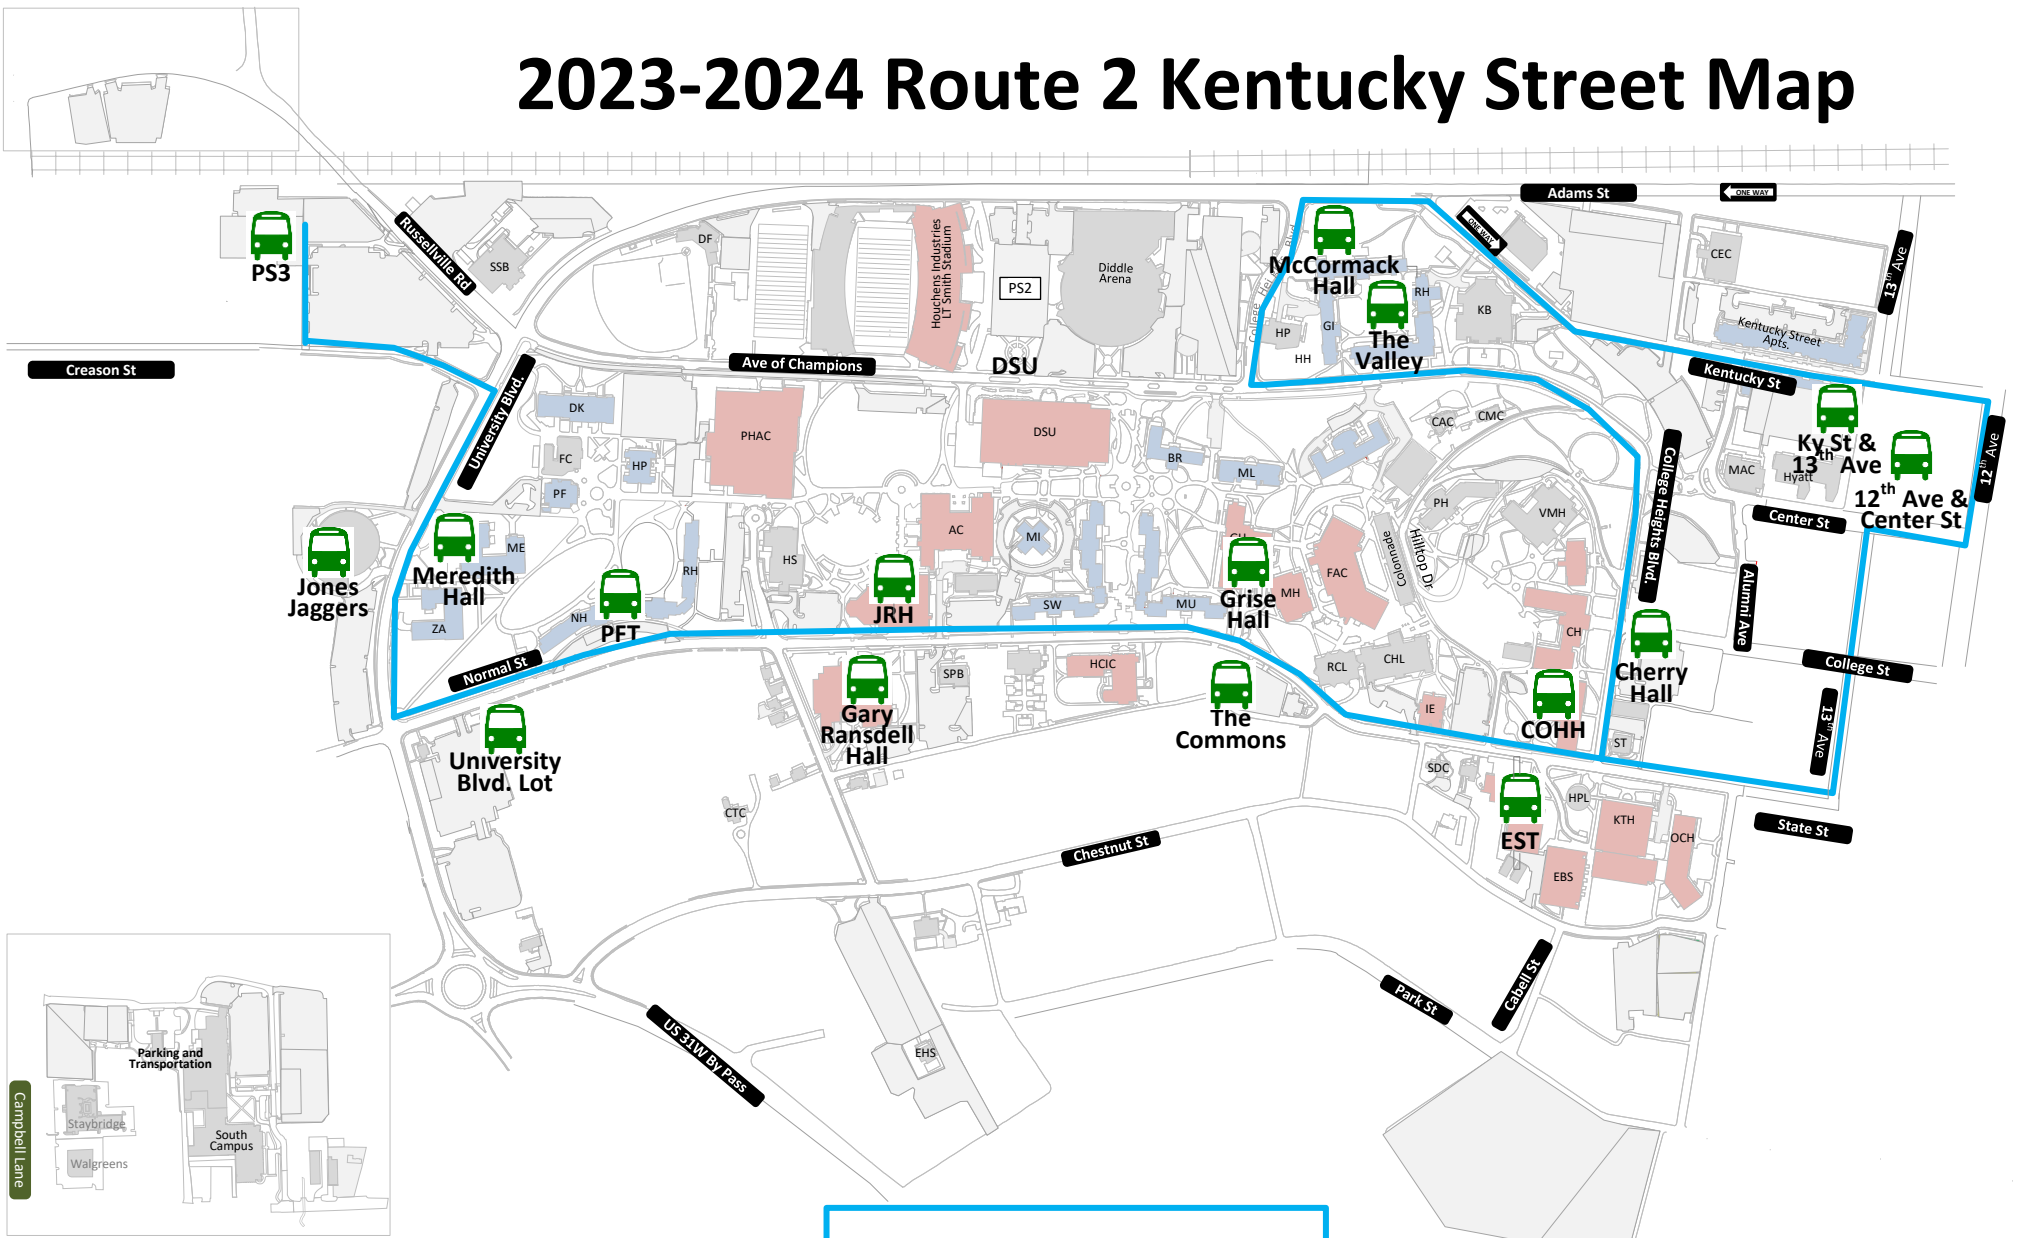

2023-2024 Route 2 Kentucky Street Map

Note: Direction of travel is determined by the side of street the bus stop is located.

Route 2 Kentucky Street
7:20 AM – 5:30 PM Mon - Fri

Frequency

- 7:20 AM – 3:30 PM: 15 min
- 3:30 PM – 5:30 PM: 30 min

Note: Map has colored details. Please Print in Color.