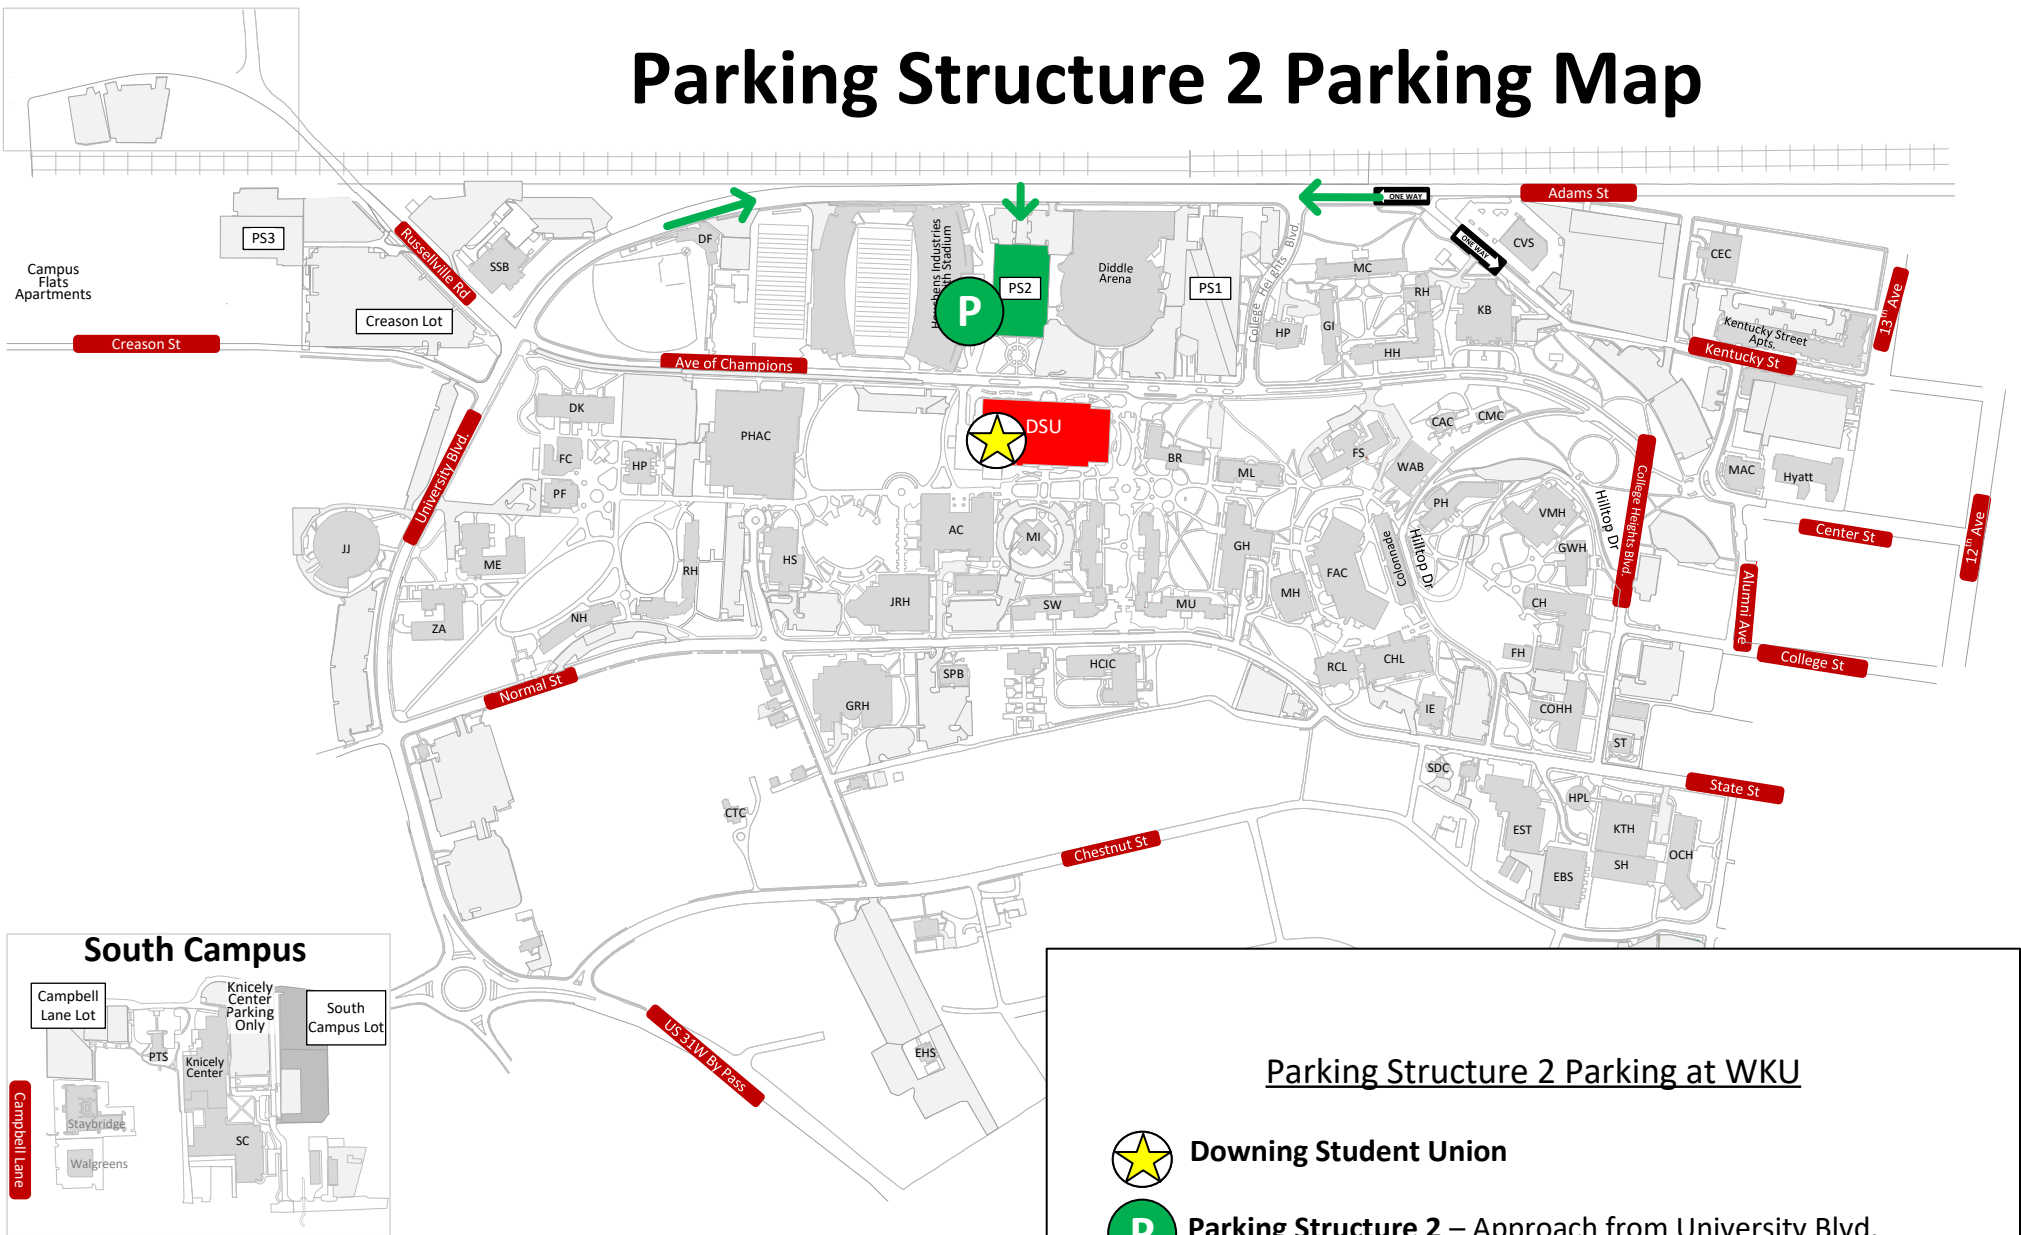

Parking Structure 2 Parking Map

Parking Structure 2 Parking at WKU

-  Downing Student Union
-  Parking Structure 2 – Approach from University Blvd.
(GPS: 320 University Blvd)

We're here to help!
Please contact WKU Parking and Transportation Services at 270-745-2361 or transportation@wku.edu to coordinate your campus visit.

Note: Map has colored details.
Please Print in Color.