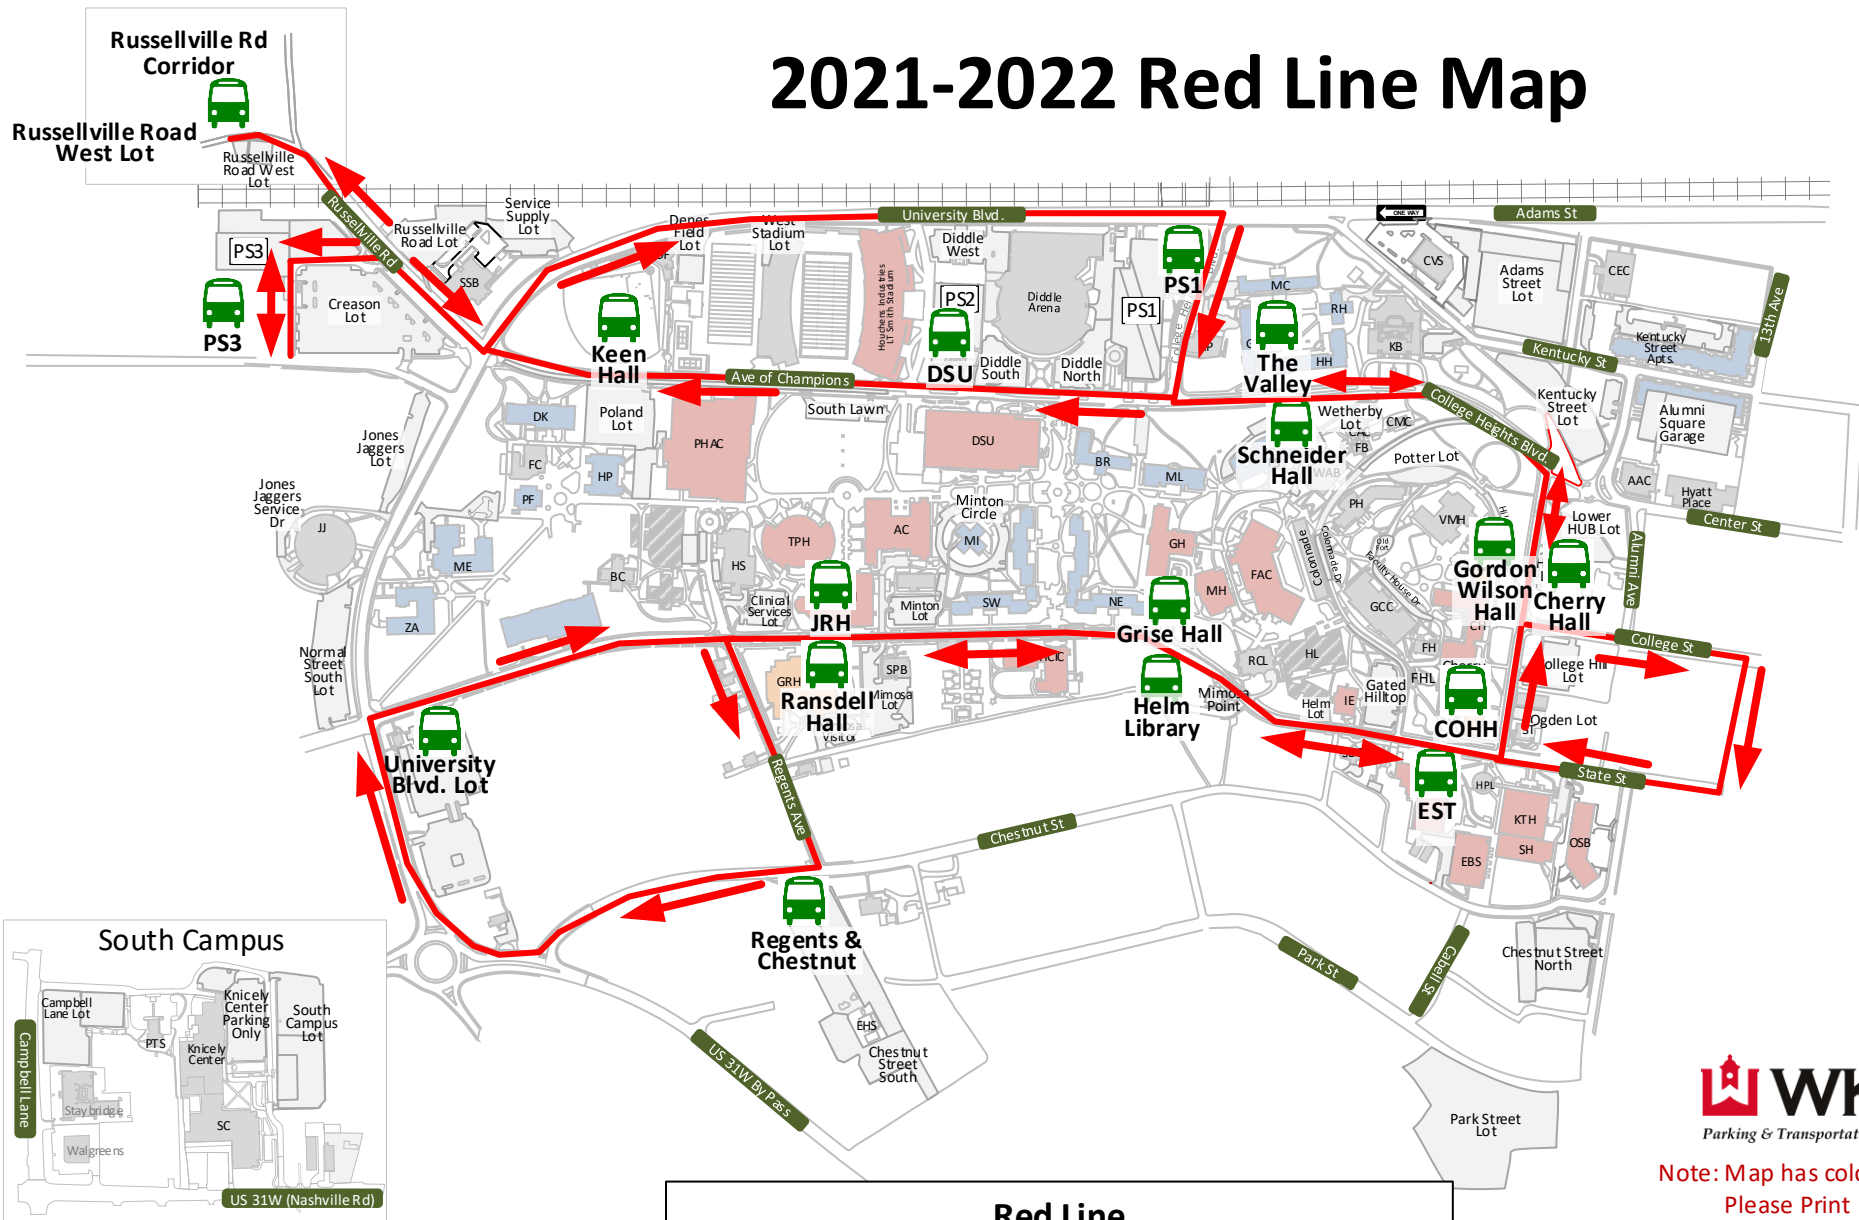

2021-2022 Red Line Map

Note: Map has colored details.
Please Print in Color.

Red Line
7:20AM – 6:30PM Mon - Fri

- 7:20AM – 3:30PM: 11 minute frequency
- 3:30PM – 5:30PM: 17 minute frequency
- 5:30PM – 6:30PM: 33 minute frequency
- Serves Russellville Road West Lot, Parking Structure 3, The Valley, Academic Corridor, DSU, and Keen Hall