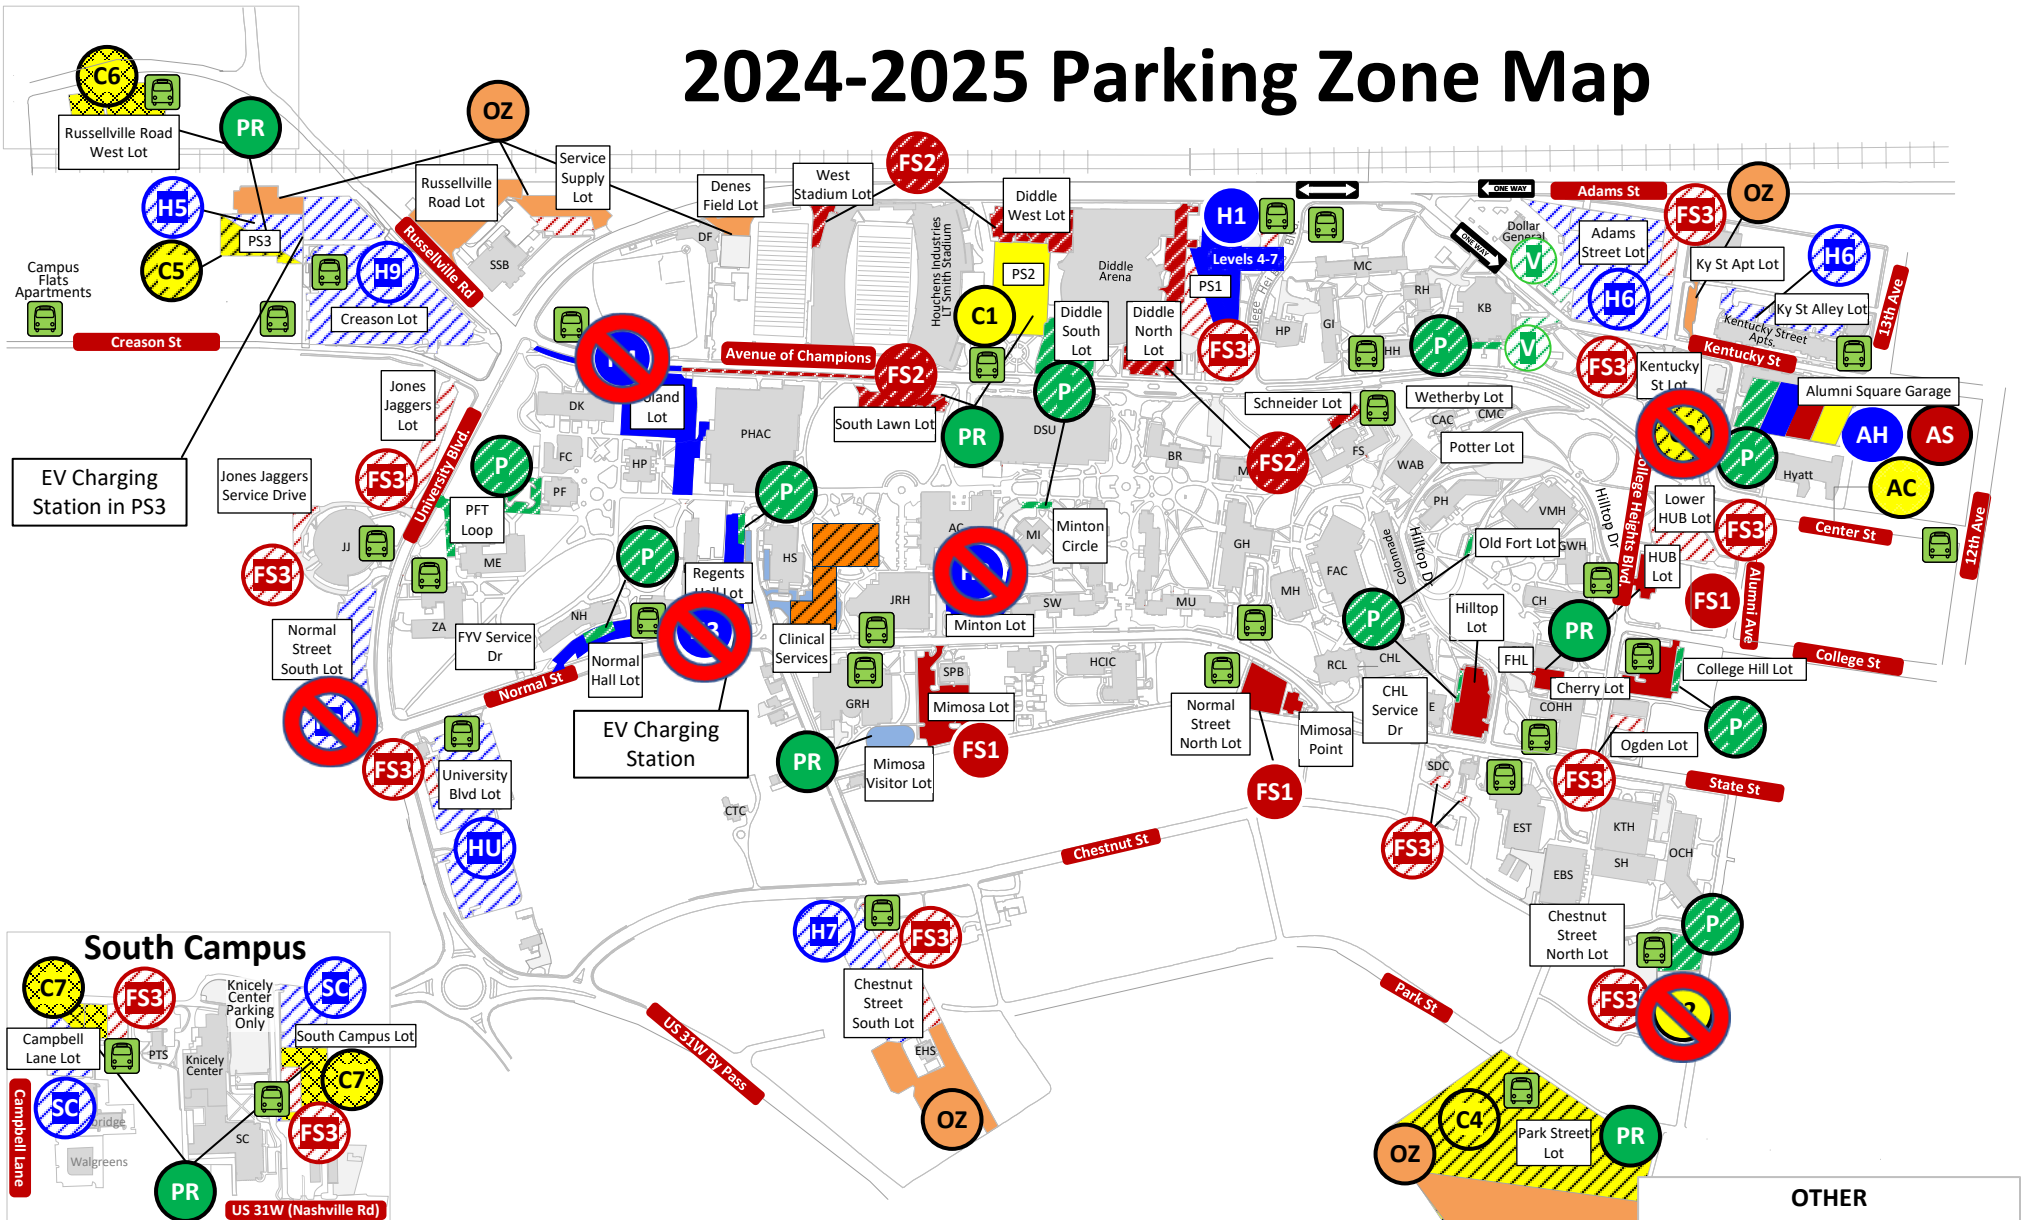

2024-2025 Parking Zone Map

Note: Map has colored details.
Please Print in Color.

COMMUTER PARKING		HOUSING PARKING		FACULTY/STAFF PARKING		OTHER
ASG Gated	Park and Ride	ASG Gated	Non-Premium	ASG Gated	Park and Ride	OZ Overflow Zones For Main Campus Permits
AC	C6, C7	AH	H5, H6, H7	AS	C7	P Public Parking - \$2 / hour
Premium	Prepay Reservations	Premium	H8, H9, HU	Premium	PR	KV Kentucky Building Visitor Parking
C1, C2	PR	H1, H2	Storage	FS1, FS2	PR	CP Client Parking Only
Non-Premium	http://parkmobile.io	H3, H4	SC	Non-Premium	http://parkmobile.io	CON Construction
C3, C4, C5				FS3		TS Transit Stops