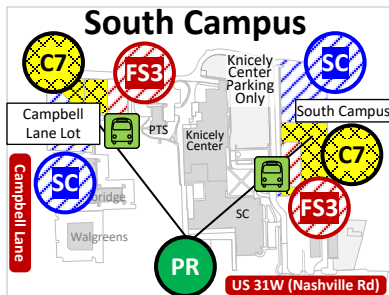

2024-2025 Parking Zone Map

Note: Map has colored details.
Please Print in Color.

COMMUTER PARKING		HOUSING PARKING		FACULTY/STAFF PARKING		OTHER
ASG Gated	Park and Ride	ASG Gated	Non-Premium	ASG Gated	Park and Ride	OZ Overflow Zones For Main Campus Permits
AC	C6, C7	AH	H5, H6, H7	AS	C7	P Public Parking - \$2 / hour
Premium	Prepay Reservations	Premium	H8, H9, HU	Premium	PR	KV Kentucky Building Visitor Parking
C1, C2	PR	H1, H2	Storage	FS1, FS2	PR	CP Client Parking Only
Non-Premium	http://parkmobile.io	H3, H4	SC	Non-Premium	http://parkmobile.io	CON Construction
C3, C4, C5				FS3		TS Transit Stops