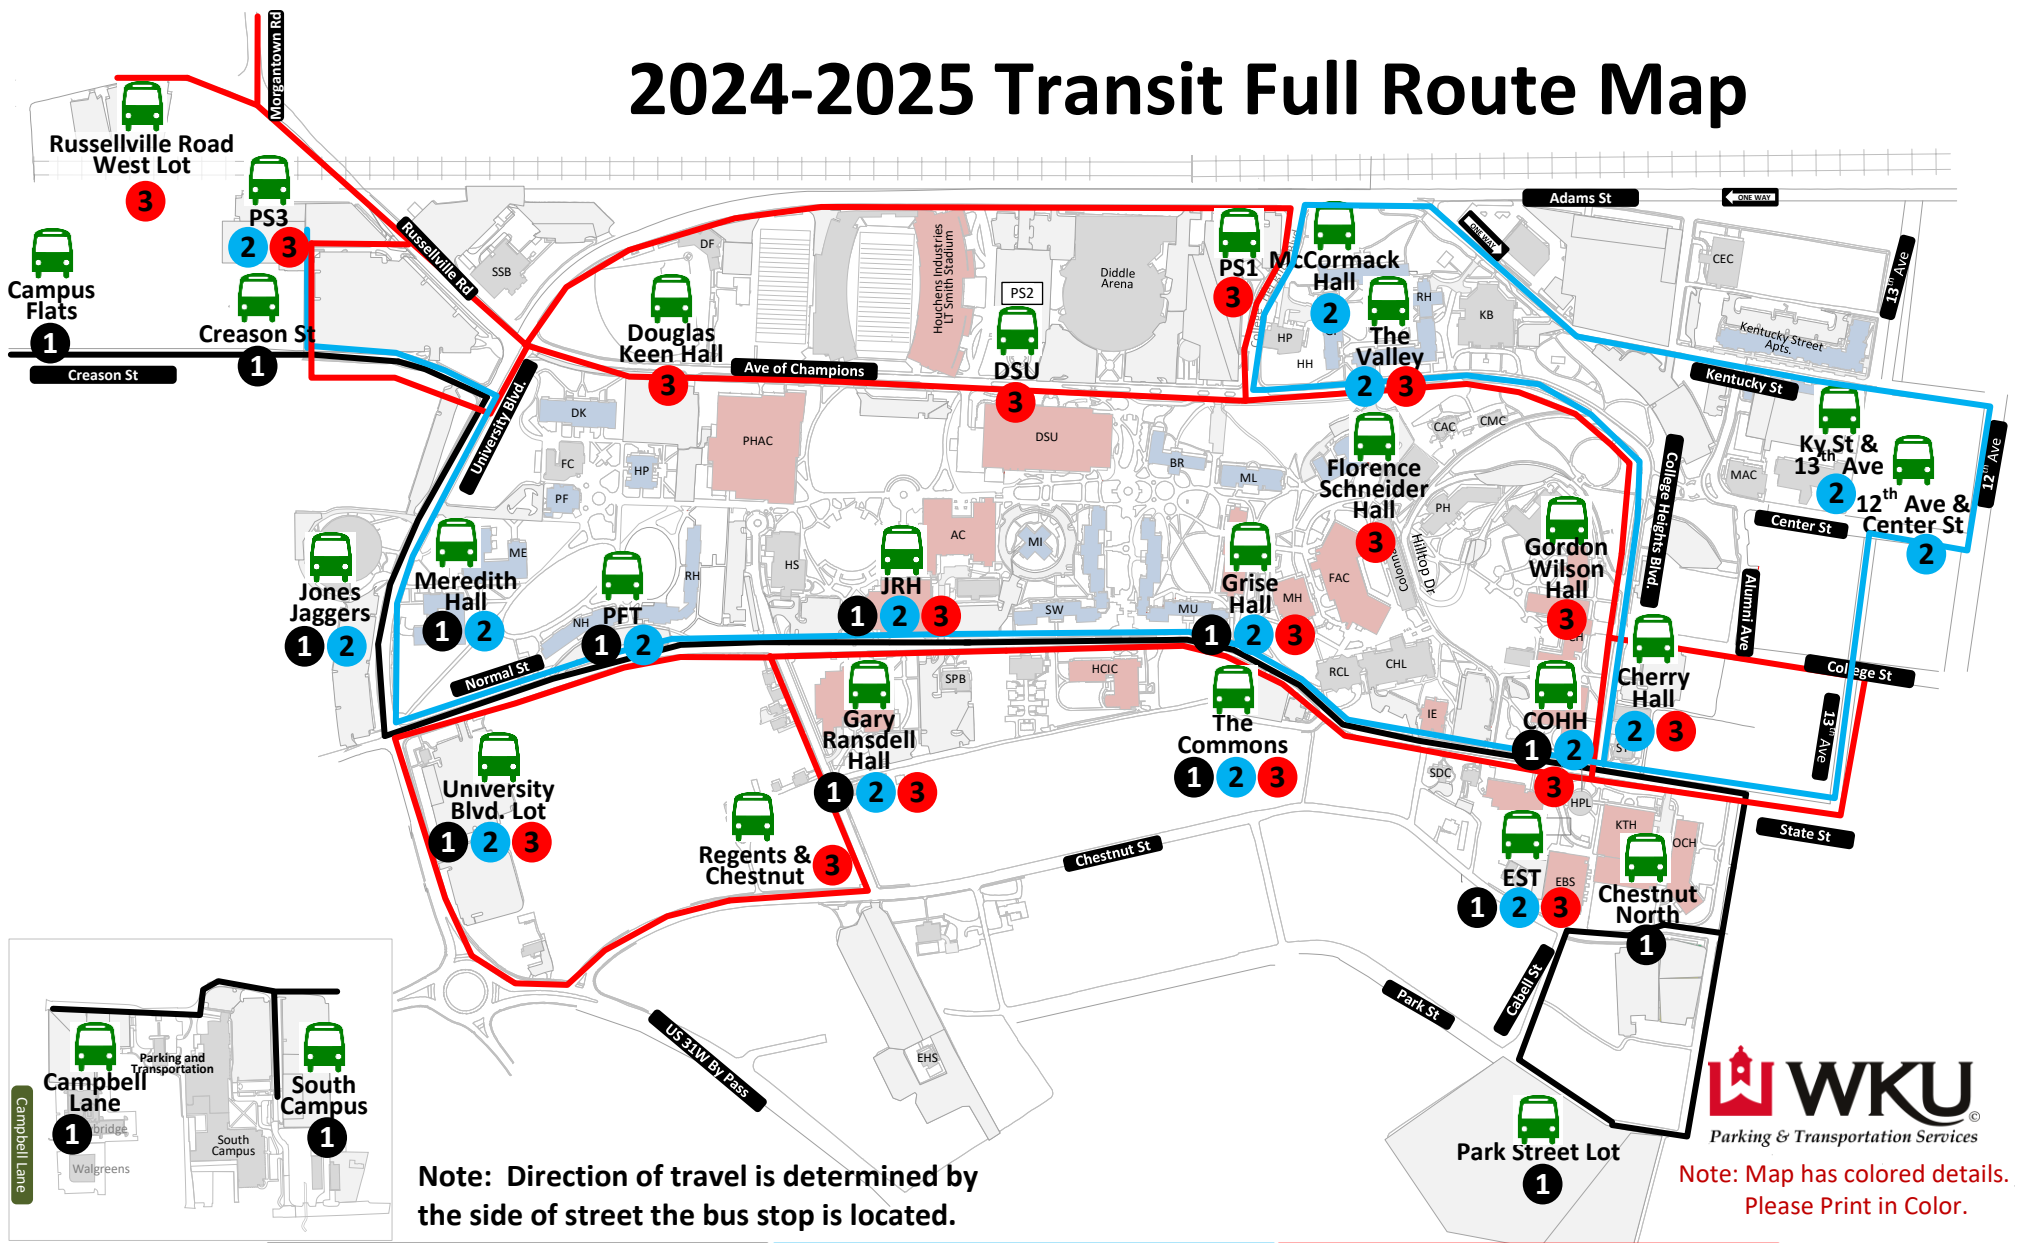

# 2024-2025 Transit Full Route Map

Note: Direction of travel is determined by the side of street the bus stop is located.

Note: Map has colored details. Please Print in Color.

**1**

**Route 1 South Campus**  
7:15 AM – 5:45 PM Mon - Fri

Frequency

- 7:15 AM – 3:00 PM: 17 min
- 3:00 PM – 5:45 PM: 34 min

**2**

**Route 2 Kentucky Street**  
7:20 AM – 5:30 PM Mon - Fri

Frequency

- 7:20 AM – 3:30 PM: 15 min
- 3:30 PM – 5:30 PM: 30 min

**3**

**Route 3 Campus Circulator**  
7:30 AM – 5:21 PM Mon - Fri

Frequency

- 7:30 AM – 10:35 AM: 18 min
- 10:35 AM – 2:50 PM: 20 min
- 2:50 PM – 5:21 PM: 39 min