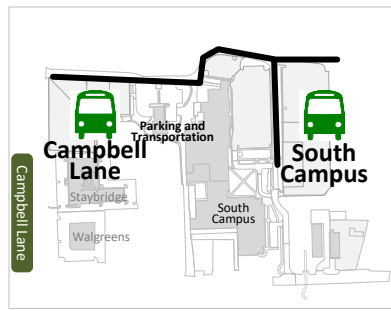

2024-2025 Route 1 South Campus Map

Route 1 South Campus
7:15 AM – 5:45 PM Mon - Fri

Frequency

- 7:15 AM – 3:00 PM: 17 min
- 3:00 PM – 5:45 PM: 34 min

Note: Direction of travel is determined by the side of street the bus stop is located.