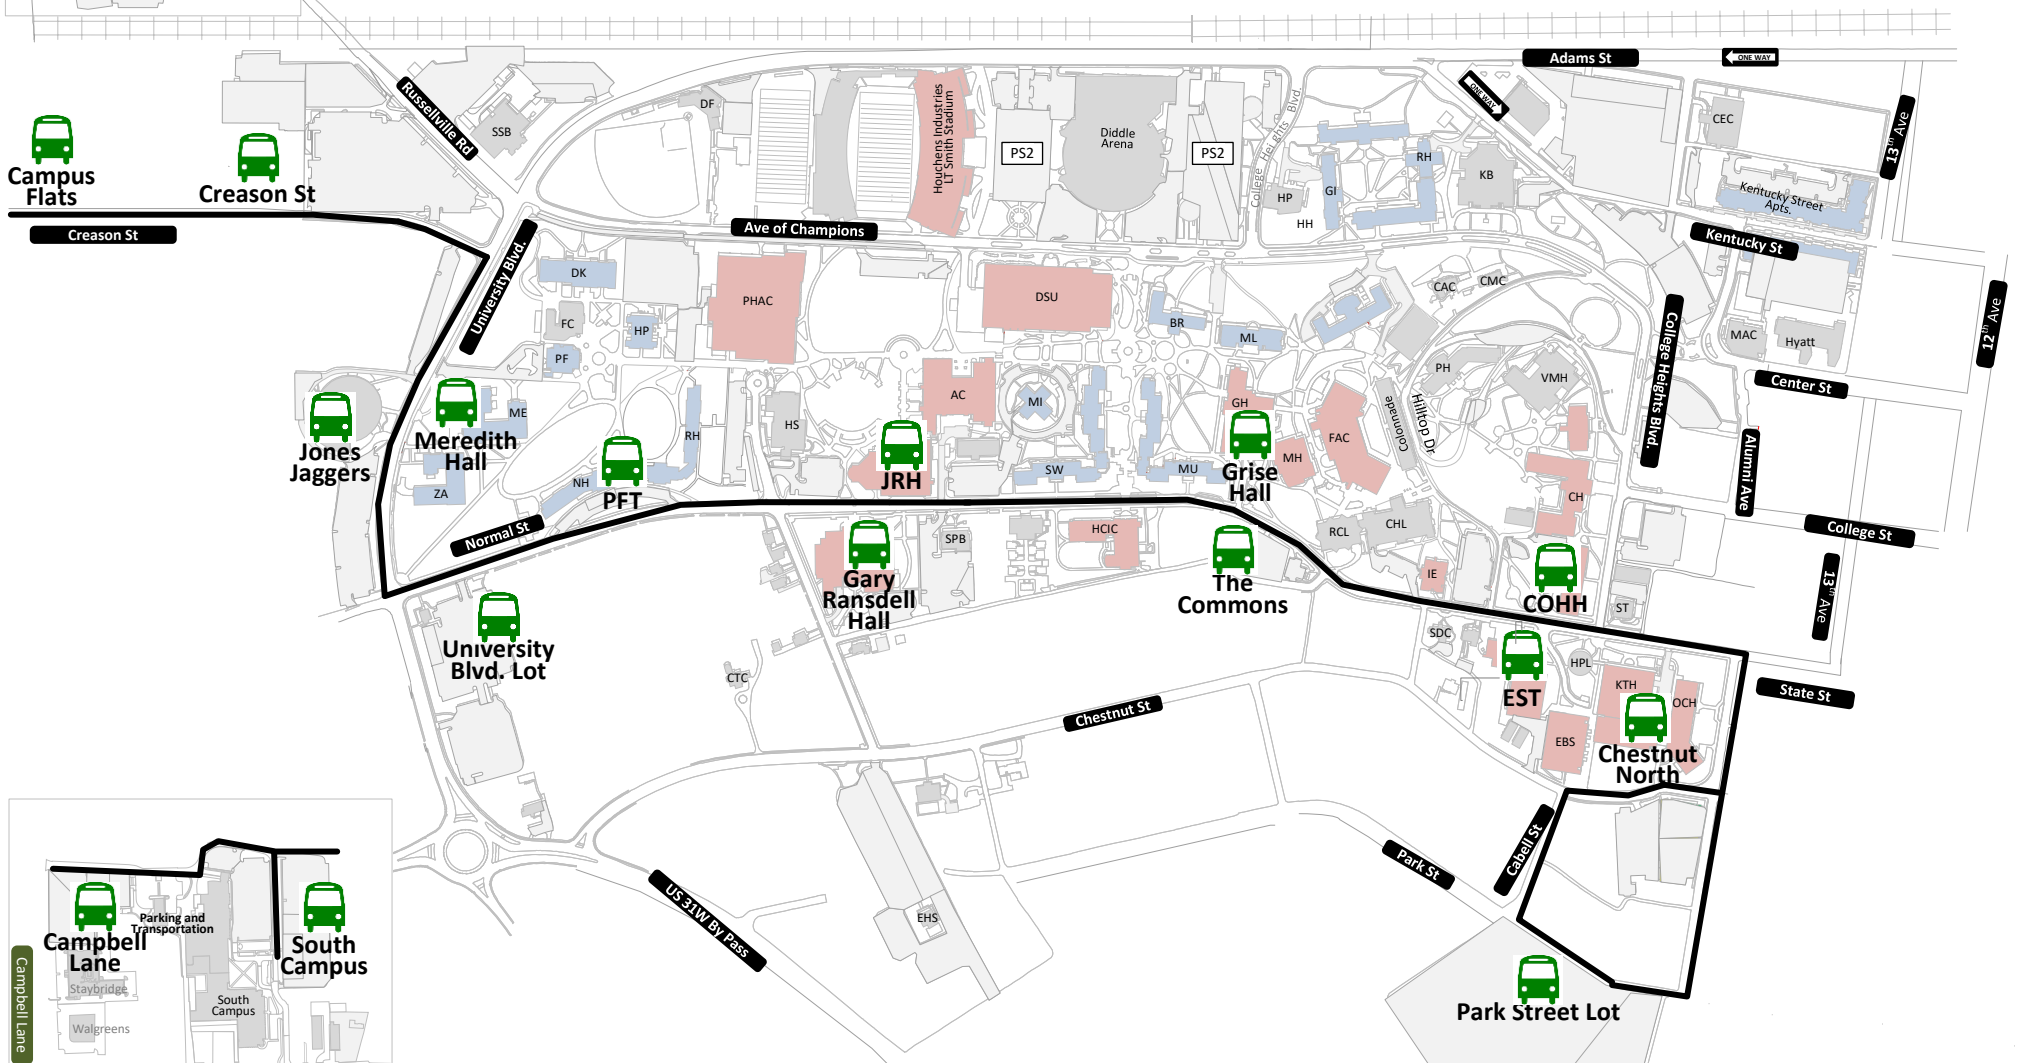

2024-2025 Route 1 South Campus Map

Route 1 South Campus
7:15 AM – 5:45 PM Mon - Fri

Frequency

- 7:15 AM – 3:00 PM: 17 min
- 3:00 PM – 5:45 PM: 34 min

Note: Direction of travel is determined by the side of street the bus stop is located.

Note: Map has colored details.
 Please Print in Color.