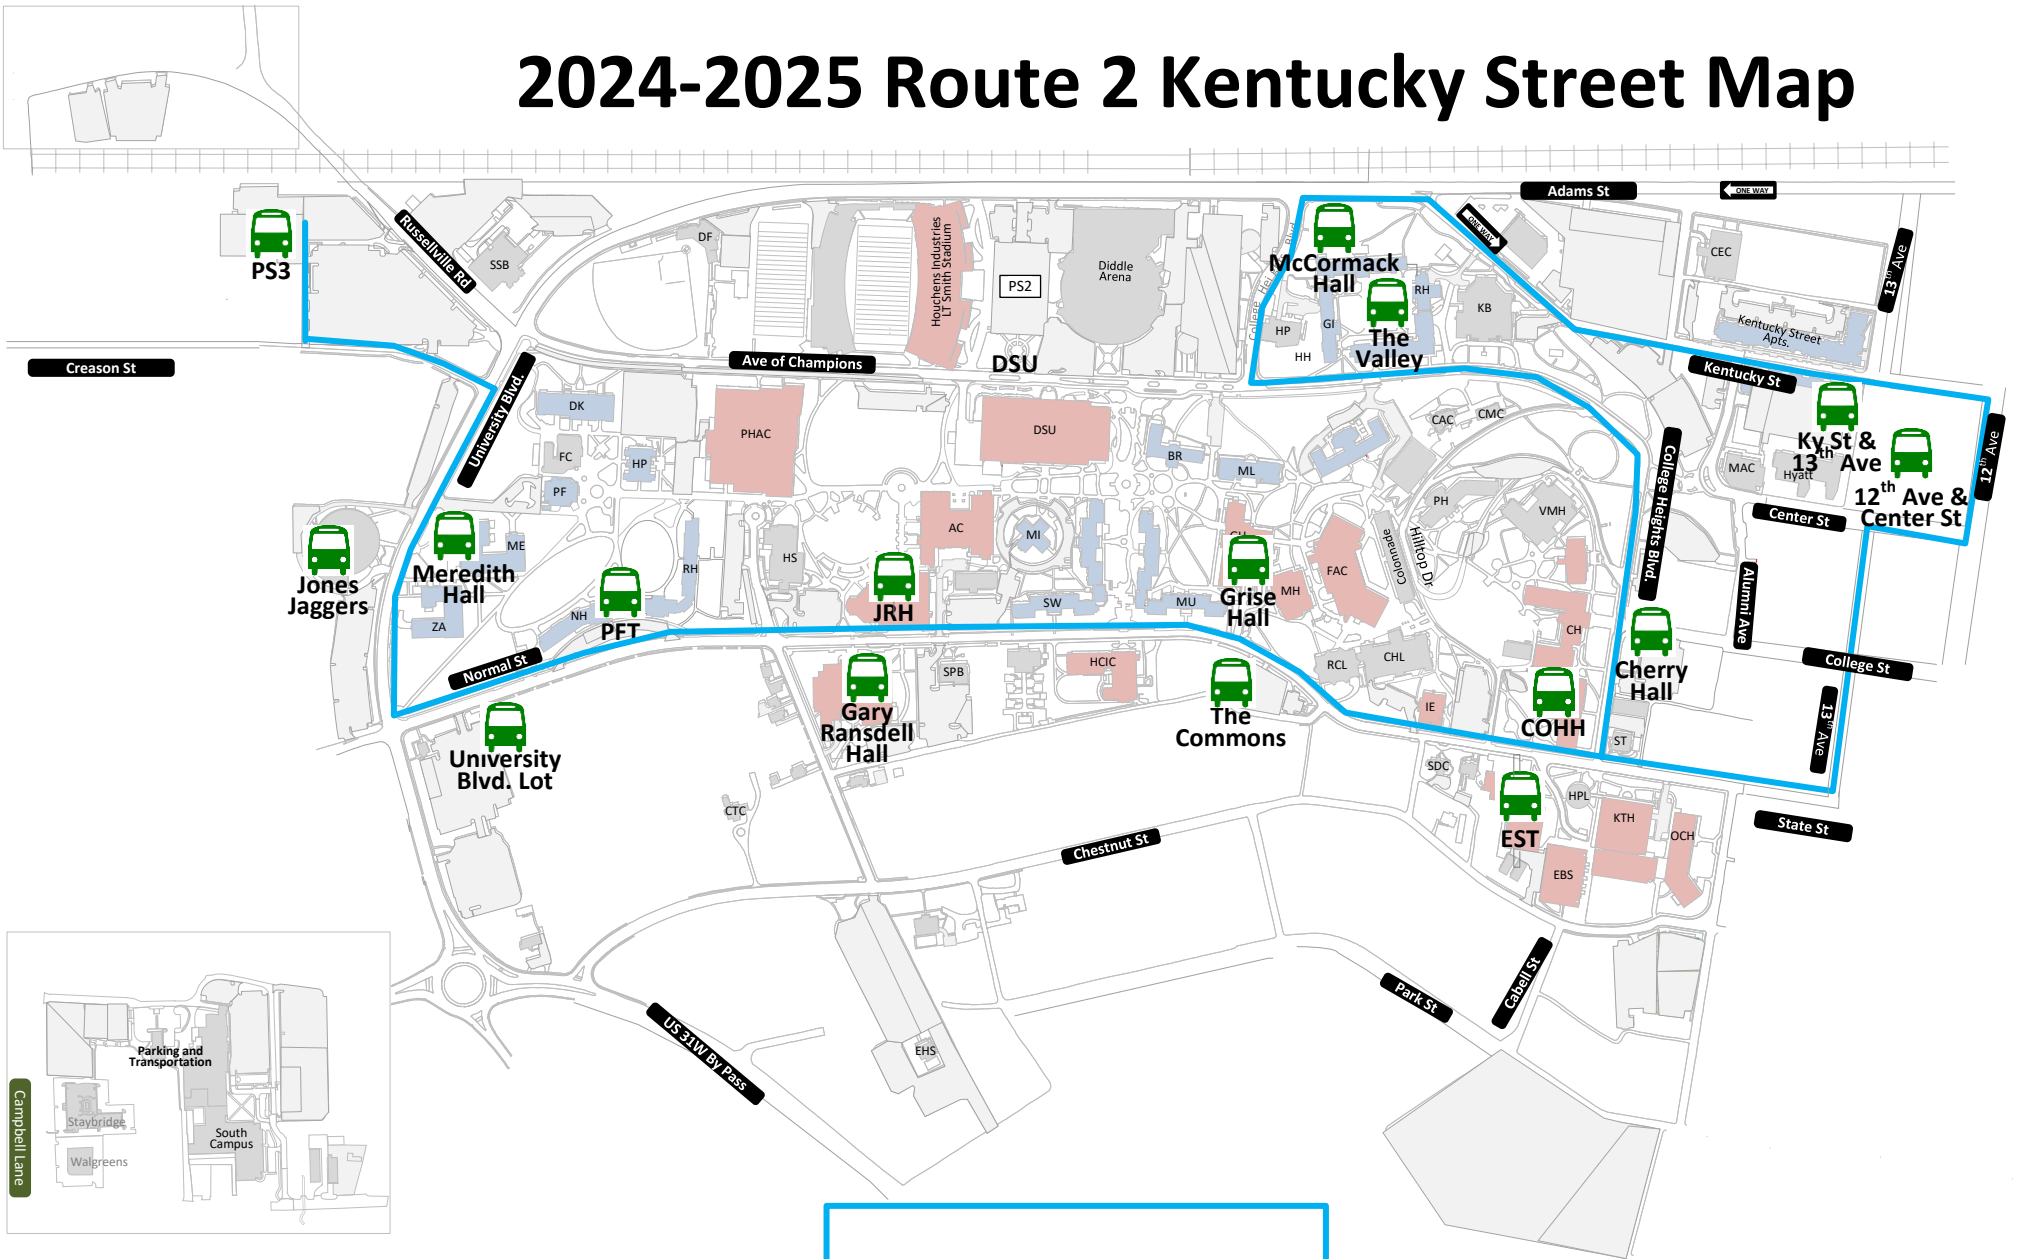

2024-2025 Route 2 Kentucky Street Map

Route 2 Kentucky Street
7:20 AM – 5:30 PM Mon - Fri

Frequency

- 7:20 AM – 3:30 PM: 15 min
- 3:30 PM – 5:30 PM: 30 min

Note: Direction of travel is determined by the side of street the bus stop is located.

Note: Map has colored details.
 Please Print in Color.