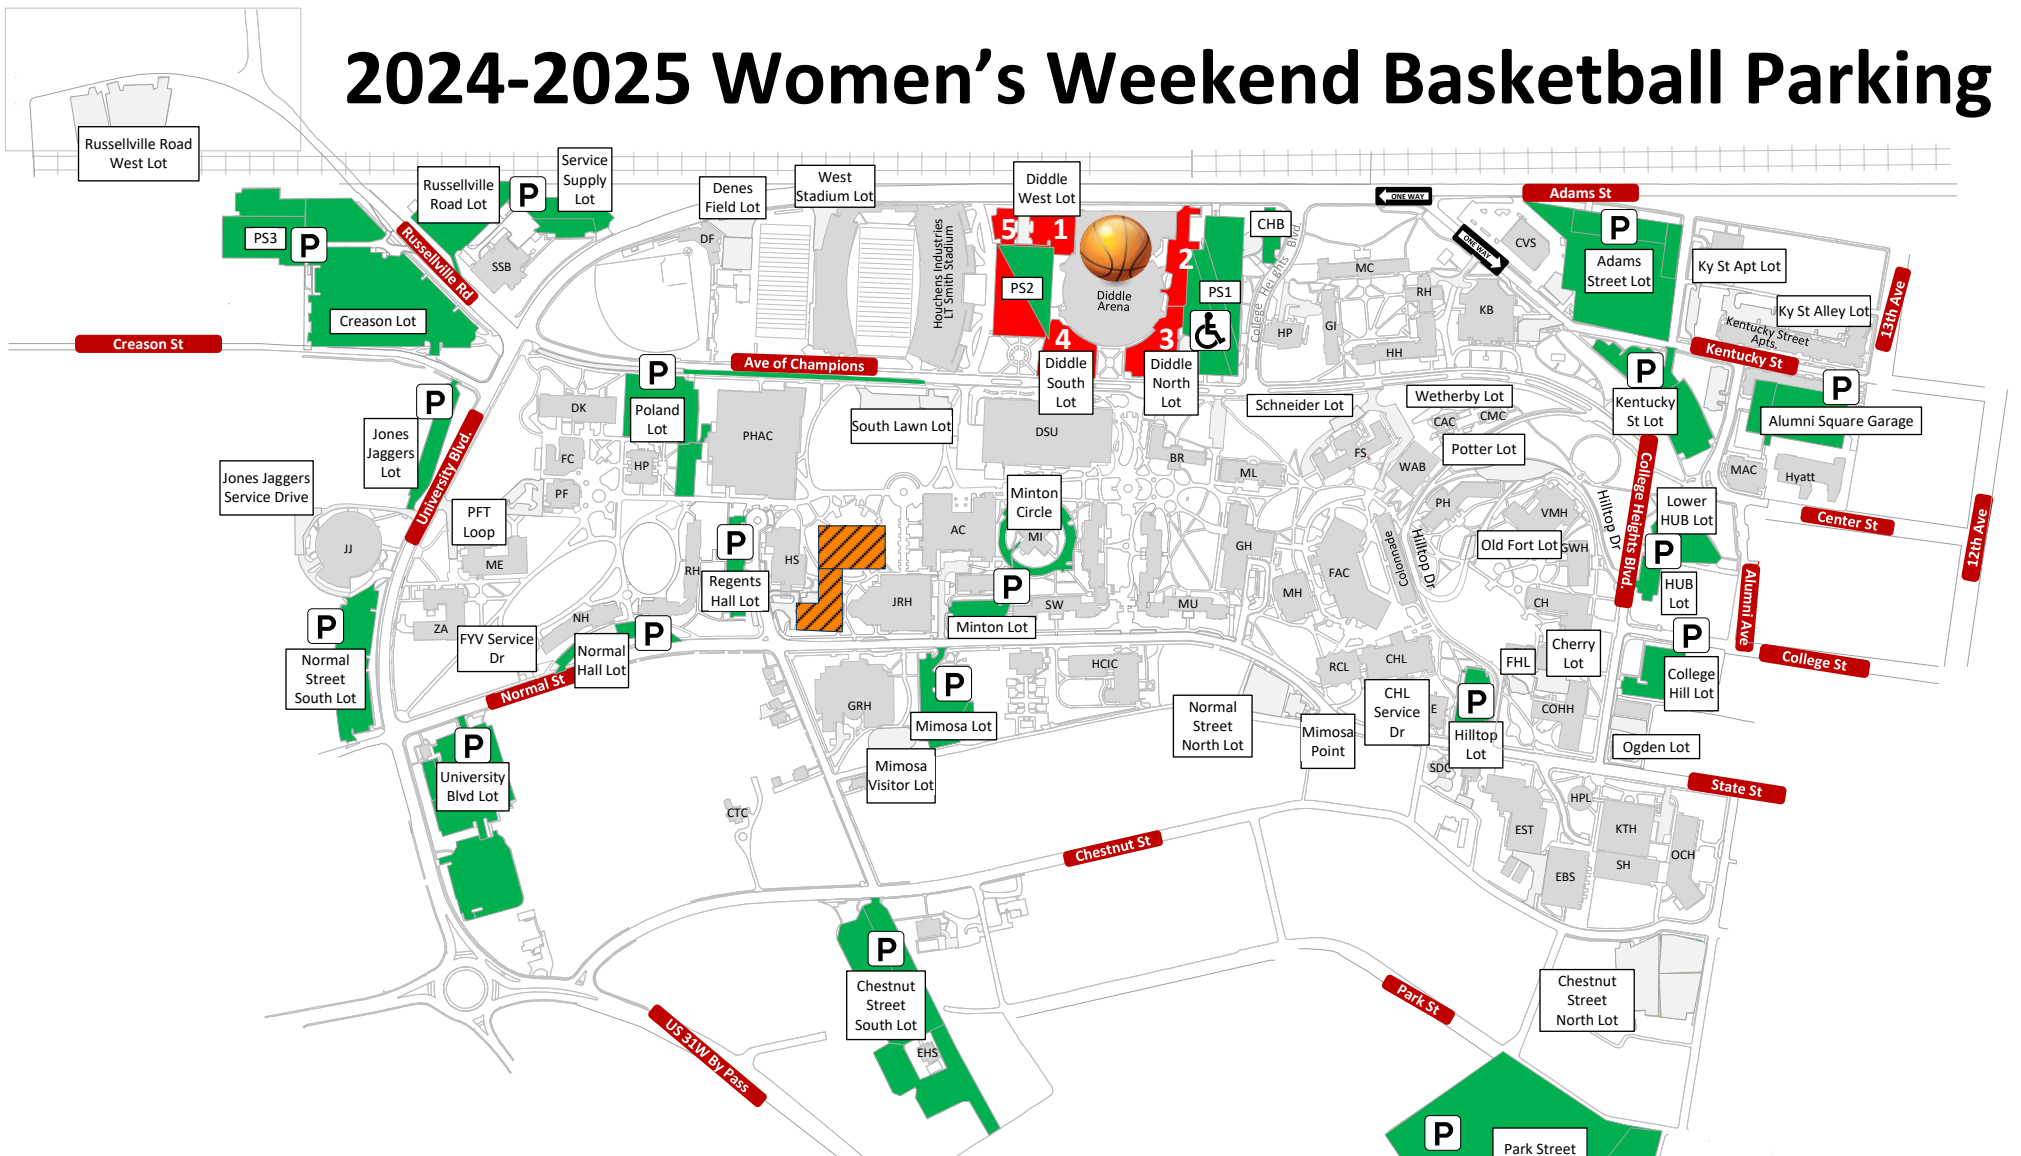

# 2024-2025 Women's Weekend Basketball Parking

Note: Map has colored details.  
Please Print in Color.

Legend	
	HAF Reserved Parking
	Open Public Parking WKU Permit Alternate Parking
	Disability Drop Off / Pick Up