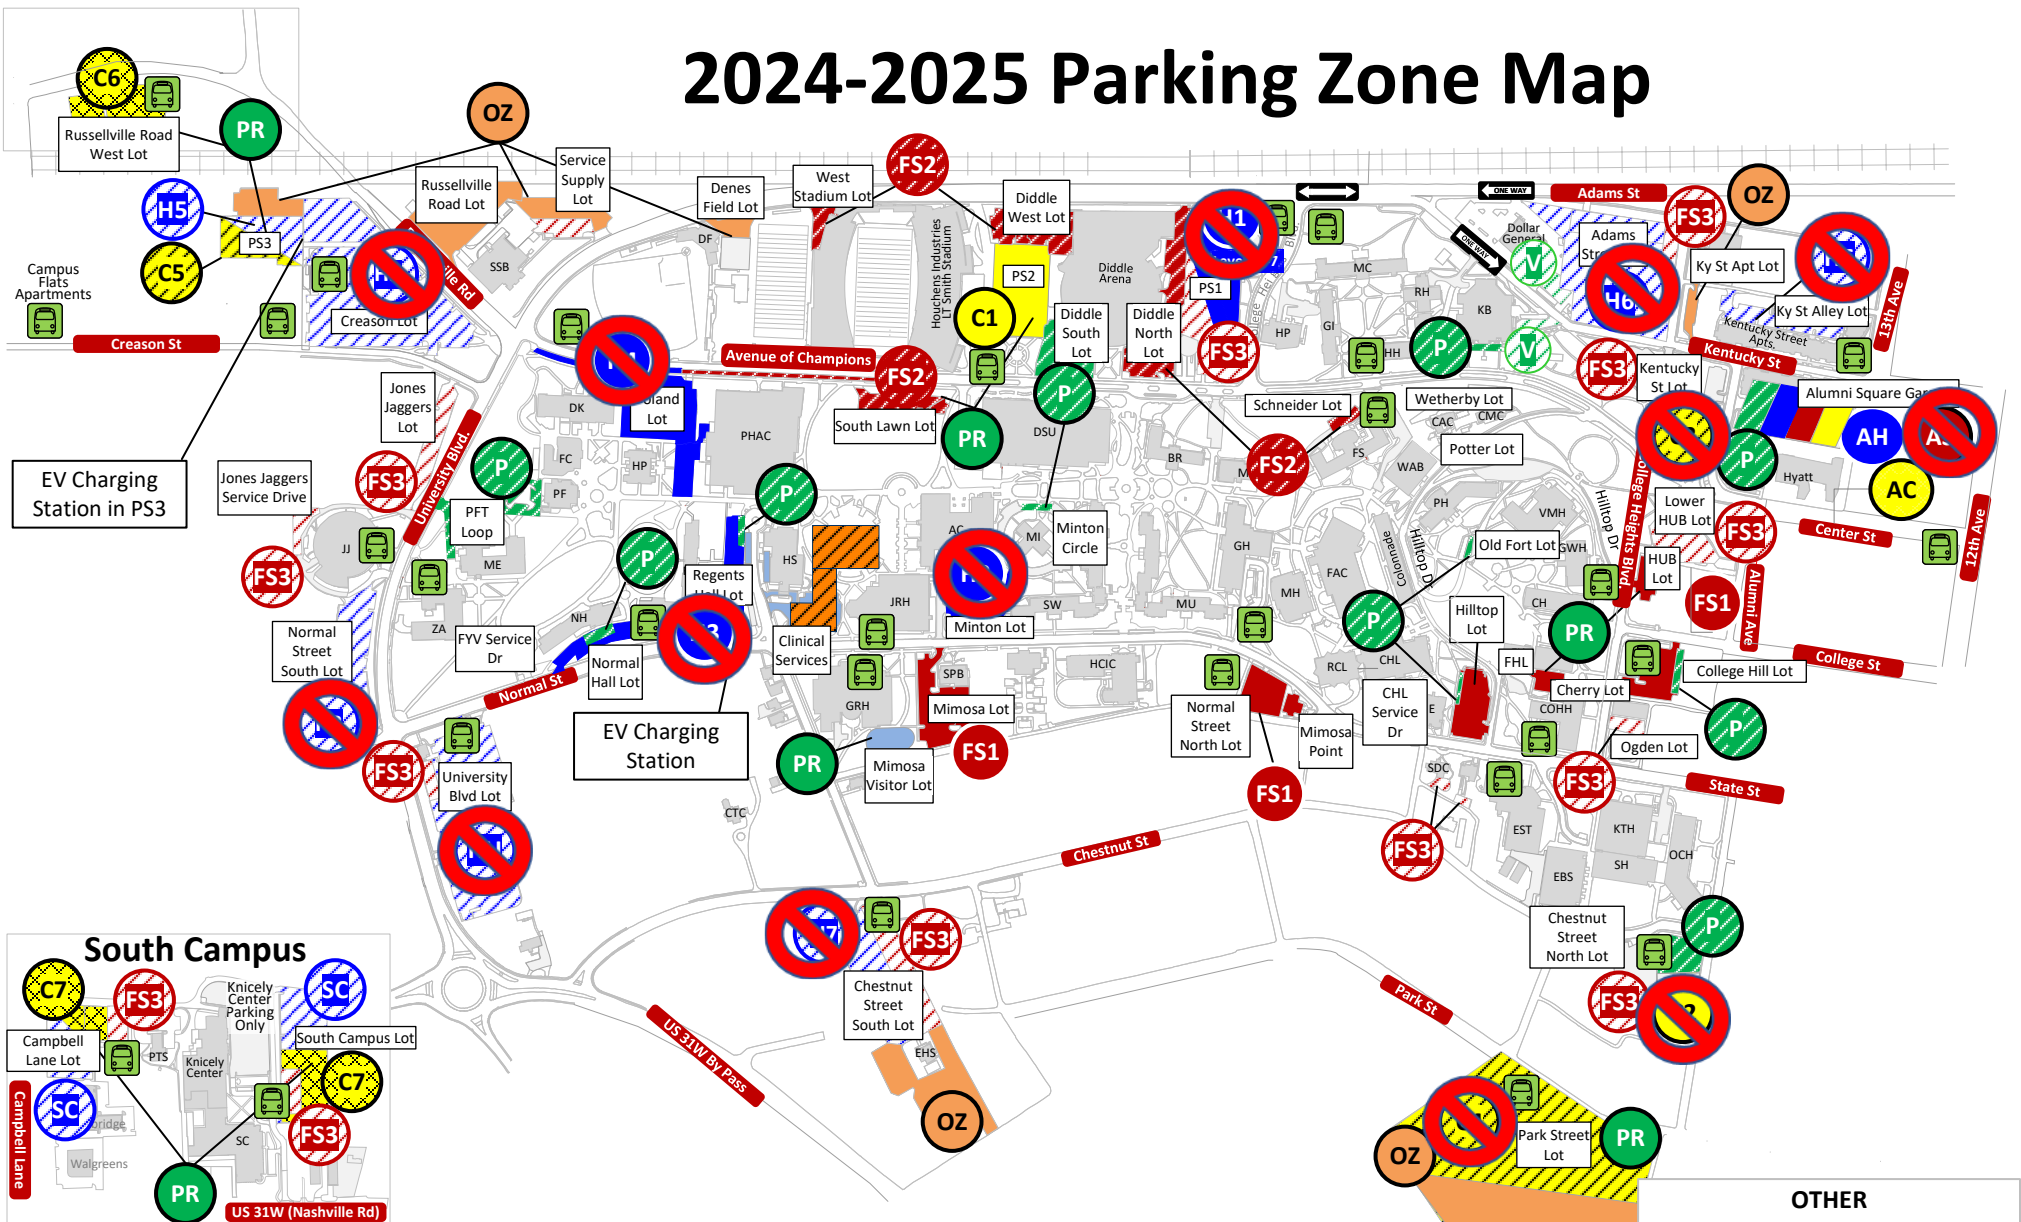

2024-2025 Parking Zone Map

Note: Map has colored details.
Please Print in Color.

COMMUTER PARKING		HOUSING PARKING		FACULTY/STAFF PARKING		OTHER
ASG Gated	Park and Ride	ASG Gated	Non-Premium	ASG Gated	Park and Ride	OZ Overflow Zones For Main Campus Permits
AC	C6, C7	AH	H5, H6, H7	AS	C7	P Public Parking - \$2 / hour
Premium	Prepay Reservations	Premium	H8, H9, HU	Premium	PR	KV Kentucky Building Visitor Parking
C1, C2	PR	H1, H2	Storage	FS1, FS2	http://parkmobile.io	CP Client Parking Only
Non-Premium	http://parkmobile.io	H3, H4	SC	Non-Premium		CON Construction
C3, C4, C5				FS3		TS Transit Stops