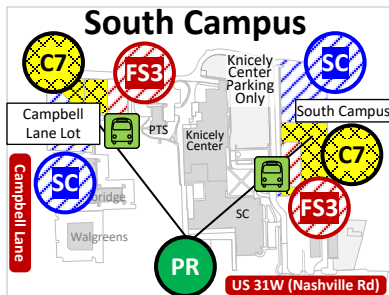

2024-2025 Parking Zone Map

Note: Map has colored details.
Please Print in Color.

COMMUTER PARKING		HOUSING PARKING		FACULTY/STAFF PARKING		OTHER
ASG Gated	Park and Ride	ASG Gated	Non-Premium	ASG Gated	Park and Ride	OZ Overflow Zones For Main Campus Permits
AC	C6, C7	AH	H5, H6, H7	AS	C7	P Public Parking - \$2 / hour
Premium	Prepay Reservations	Premium	H8, H9, HU	Premium	PR	KV Kentucky Building Visitor Parking
C1, C2	PR	H1, H2	Storage	FS1, FS2	http://parkmobile.io	CP Client Parking Only
Non-Premium	http://parkmobile.io	H3, H4	SC	Non-Premium		CON Construction
C3, C4, C5				FS3		TS Transit Stops