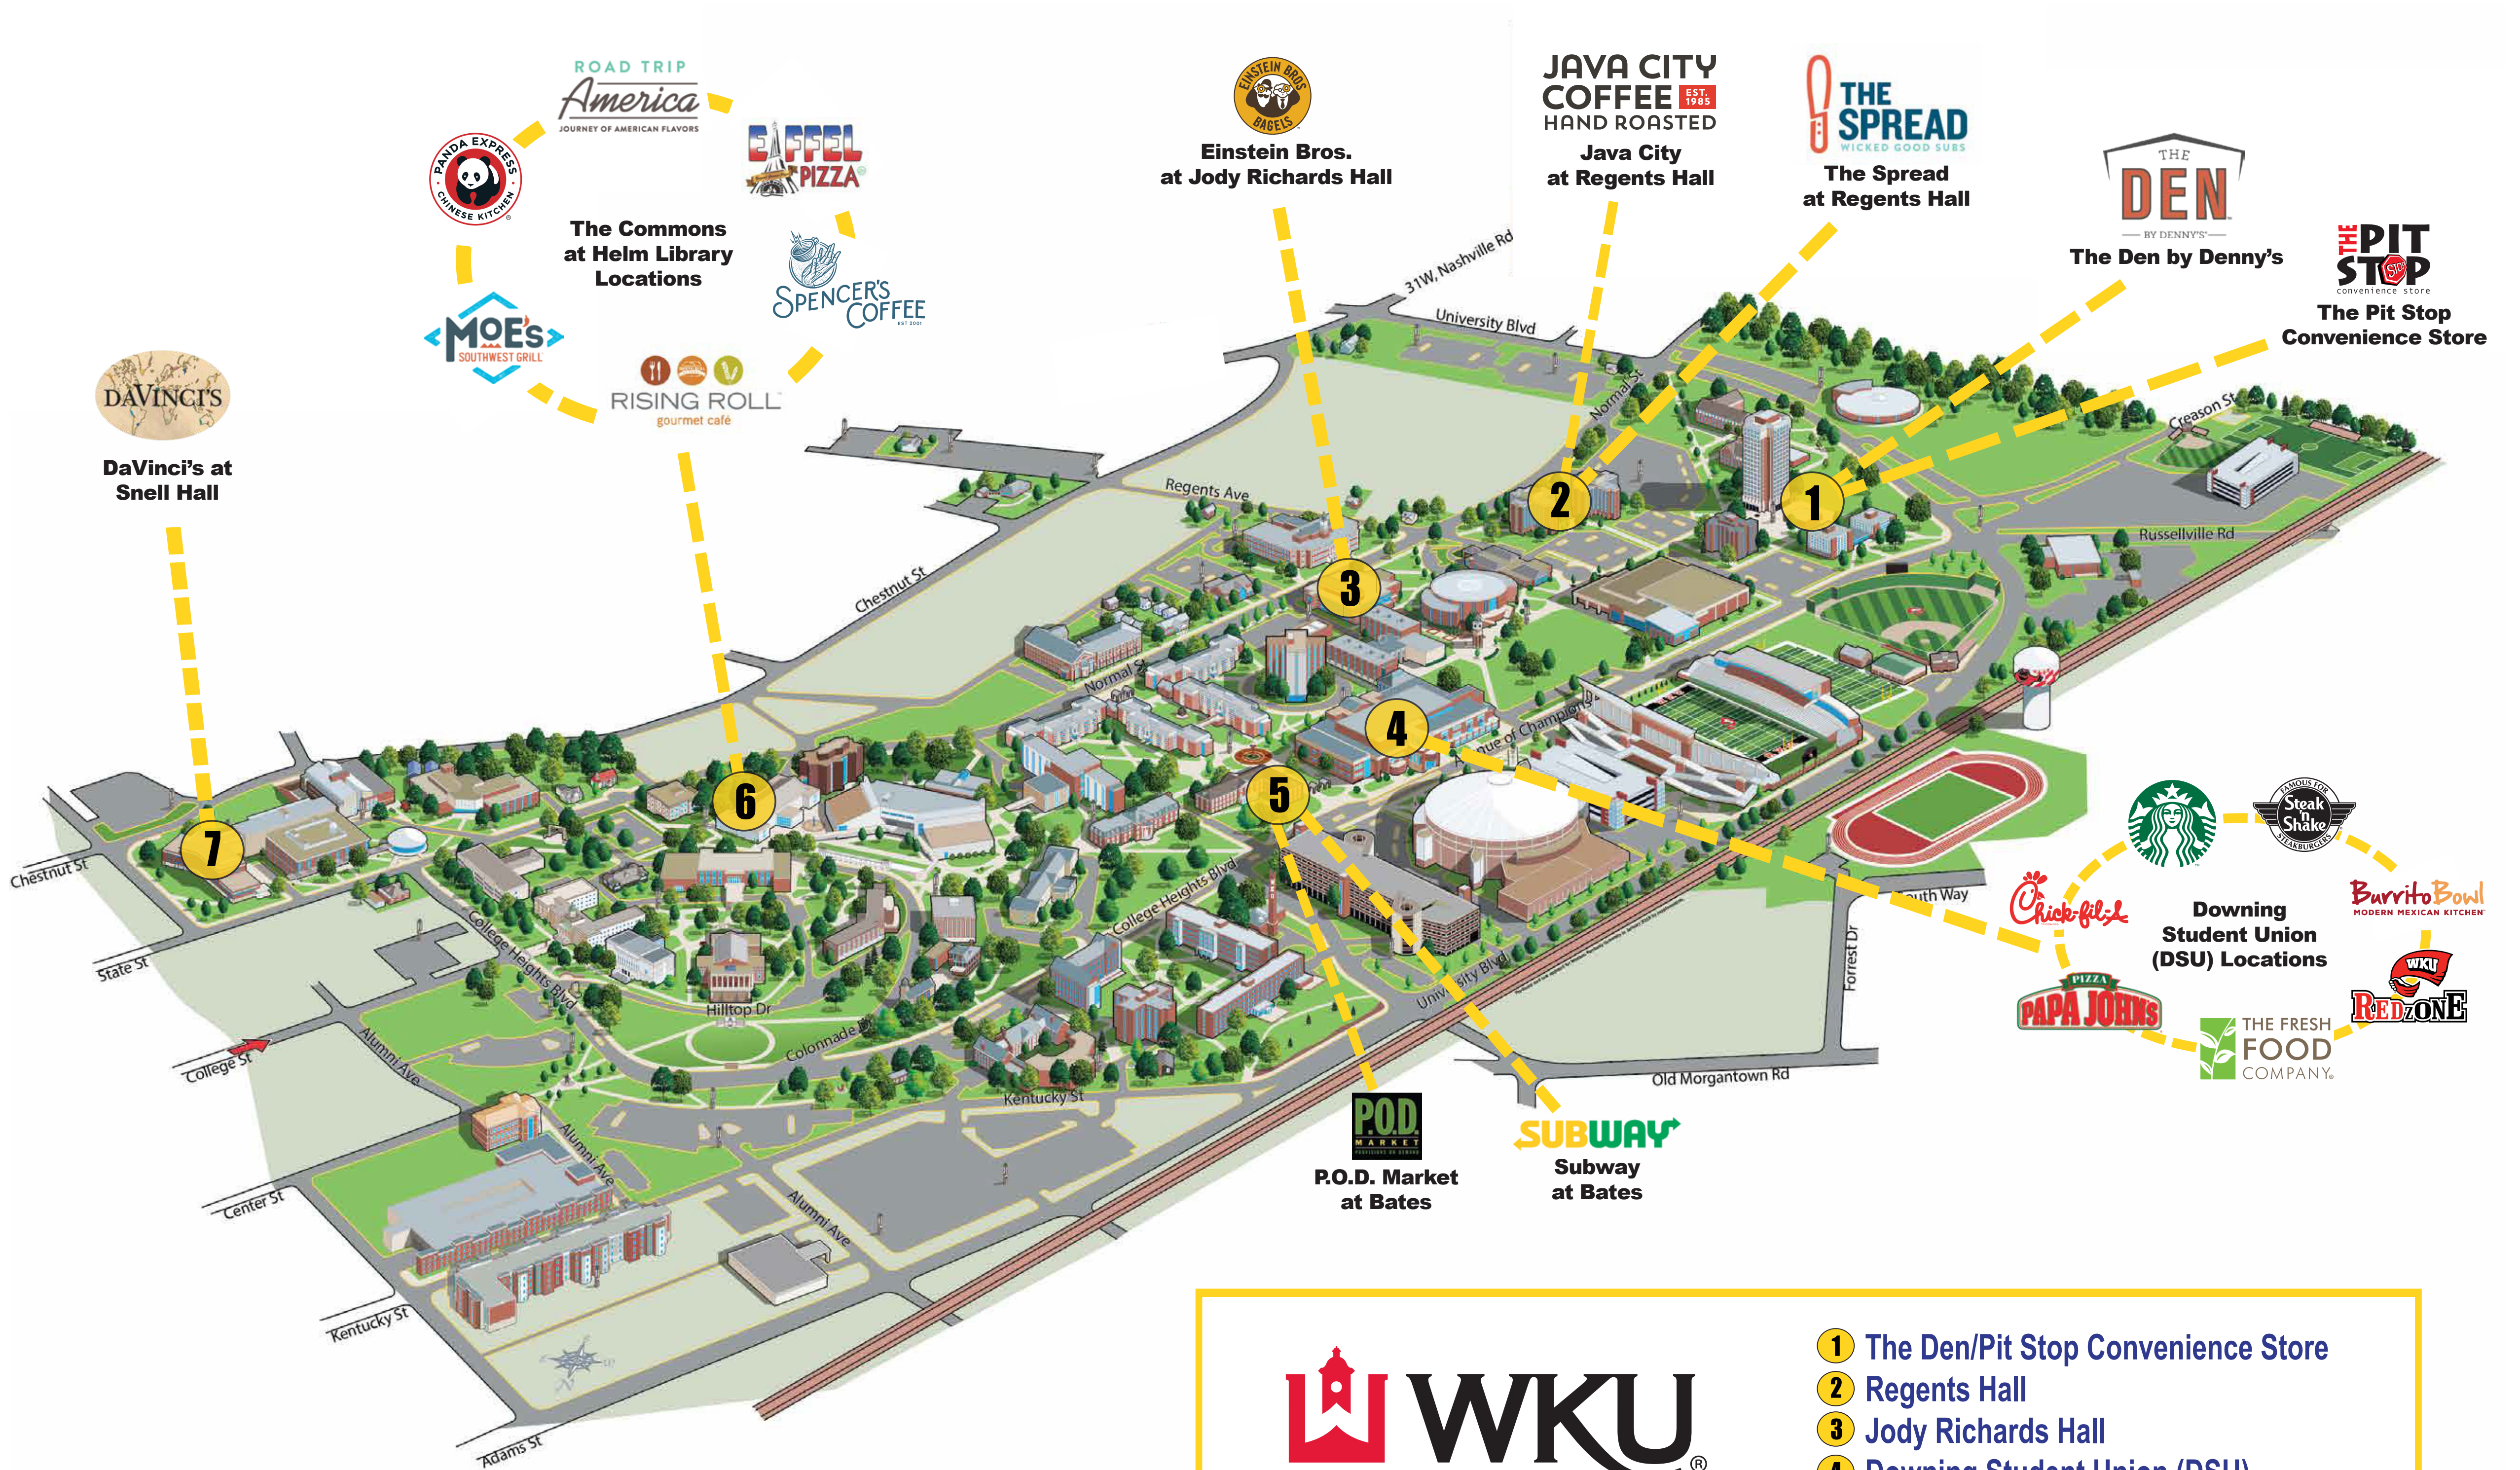

2024-25 Campus Restaurant Map

Dining Locations

- 1 The Den/Pit Stop Convenience Store
- 2 Regents Hall
- 3 Jody Richards Hall
- 4 Downing Student Union (DSU)
- 5 Bates Runner Hall
- 6 The Commons at Helm Library
- 7 Snell Hall